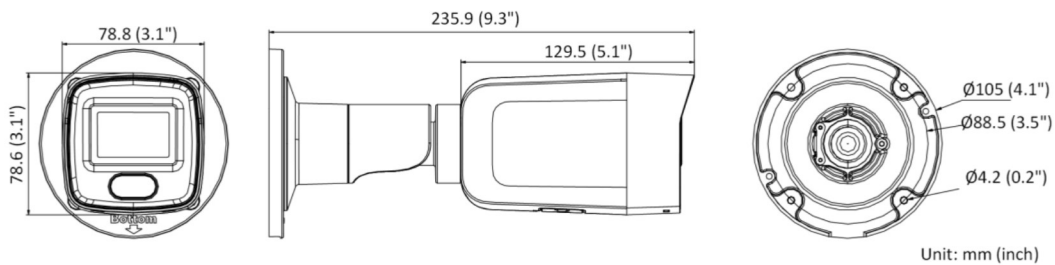

Approval	
EMC	FCC SDoC (47 CFR Part 15, Subpart B); CE-EMC (EN 55032: 2015, EN 61000-3-2: 2014, EN 61000-3-3: 2013, EN 50130-4: 2011 +A1: 2014); IC VoC (ICES-003: Issue 6, 2016); KC (KN 32: 2015, KN 35: 2015)
Safety	UL (UL 60950-1); CB (IEC 60950-1:2005 + Am 1:2009 + Am 2:2013, IEC 62368-1:2014); CE-LVD (EN 60950-1:2005 + Am 1:2009 + Am 2:2013, IEC 62368-1:2014); BIS (IS 13252(Part 1):2010+A1:2013+A2:2015)
Environment	CE-RoHS (2011/65/EU); WEEE (2012/19/EU); Reach (Regulation (EC) No 1907/2006)
Protection	IP67 (IEC 60529-2013)

▪ Available Model

PCI-B18F2S(2.8mm)(USA HIK),PCI-B18F4S(4mm)(USA HIK),PCI-B18F6S(6mm)(USA HIK),PCI-B18F2S(2.8mm)(US Branch),PCI-B18F4S(4mm)(US Branch),PCI-B18F6S(6mm)(US Branch),

▪ Dimension

▪ Accessory

▪ Optional

CBS	CM	PM