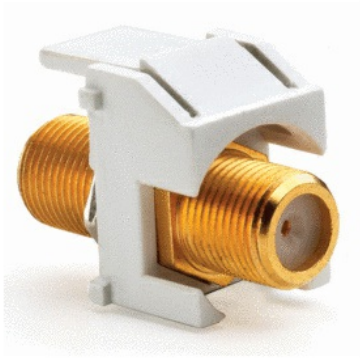

On-Q
Recessed Gold F-Connector, White
Part No. WP3480WH

Ensure reliable connections with the Recessed Gold F-Connector in white. This connector supports home audio, home theater audio, and video distribution, providing clear signal transmission and durable performance. This insert is designed for use in all Keystone Wall Plates and features a standard RCA front jack and F-coaxial rear for high-quality audio and video distribution.

Features & Benefits

Supports AnyPort Application Inserts, with most insert combinations compatible

Specifications

General Info

| | | | |
|--------------|--------------|-------------------|---------------------------|
| Product Line | On-Q | Color | White |
| UPC Number | 804428028635 | Country Of Origin | Taiwan, Province Of China |

Dimensions

| | | | |
|-------------------|---------|-------------------|---------|
| Product Width US | 0.87 in | Product Height US | 0.67 in |
| Product Length US | 1.2 in | | |