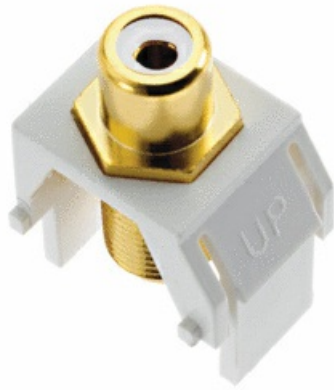

On-Q
RCA to F-Connector, White
Part No. WP3461WH

Convert your RCA connections to F-type with the RCA to F-Connector in white. This versatile connector supports home audio, home theater audio, and video distribution, providing reliable performance and clear signal transmission. This insert is designed for use in all Keystone Wall Plates and features a standard RCA front jack and F-coaxial rear for high-quality audio and video distribution.

Features & Benefits

Standard RCA front jack

Supports distribution of home audio, home theater audio, and video.

F-coaxial rear for high quality audio and video distribution.

Specifications

General Info

Product Line	On-Q	Color	White
UPC Number	804428025160	Country Of Origin	Taiwan, Province Of China
Application Sector	Residential	Standard	UL (1863), CSA (182.4-1990), RoHS

Dimensions

Product Width US	0.67 in	Product Height US	0.87 in
Product Length US	1.2 in		

Technical Information

Cutout	White RCA-F	Orientation	Vertical
--------	-------------	-------------	----------