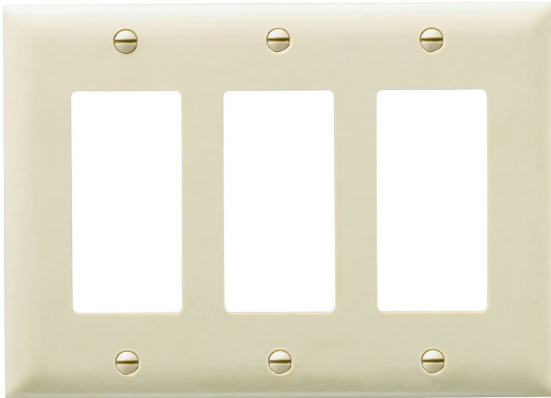

Pass and Seymour  
TradeMaster® 3-Gang Nylon Wall Plate, 3 Decorator Openings, Ivory  
Part No. TP263I

The TradeMaster® thermoplastic 3-gang decorator wall plate provides maximum durability in plastic wall plates. Self-extinguishing nylon construction makes these wall plates virtually unbreakable. They are  $\frac{3}{16}$  of an inch higher and wider than typical plastic wall plates - not enough to be apparent to the eye, but the extra size cuts cost by reducing dry wall rework.

## Features & Benefits

Molded of rugged, practically indestructible self-extinguishing nylon. ('TP' series only.)

Available in 'TP' series, extra  $\frac{3}{16}$  inch width and height than Standard size plates: and 'TPJ' series, extra  $\frac{3}{16}$  inch width and height than Junior-Jumbo size plates.

Available in Ivory, White, Brown, Gray, Black, Blue, Orange, Red, and Light Almond.

Preferred for hospital, industrial, institutional, and other high-abuse applications.

Nominal thickness, .070 inch.

### General Info

Product Line	Pass & Seymour	Color	Ivory
Finish	Matte	UPC Number	785007275575
Country Of Origin	United States	Construction	Plastic
Wall Plate Size	Standard Size	Wall Plate Type	Decorator
Application Sector	Commercial, Residential	Standard	CSA, UL514
Warranty Type	1-Year Limited Warranty	Type	Wall Plate