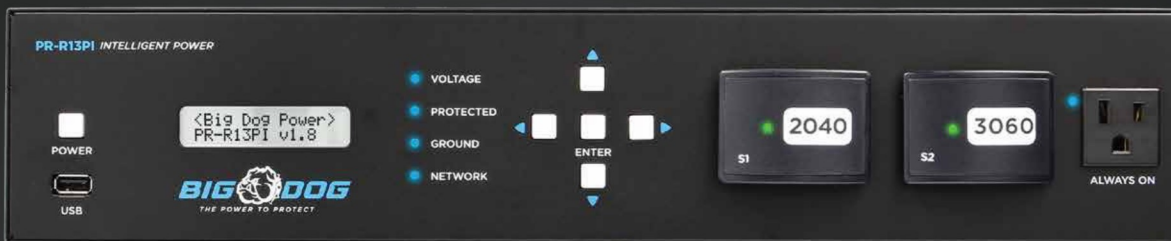

12+1 OUTLET

INTELLIGENT RACK MOUNT POWER DISTRIBUTION UNIT

PR-R13PI