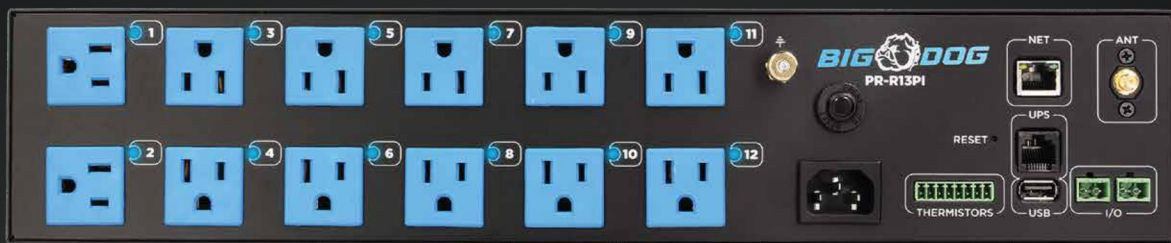

12+1 OUTLET

INTELLIGENT RACK MOUNT POWER DISTRIBUTION UNIT

PR-R13PI