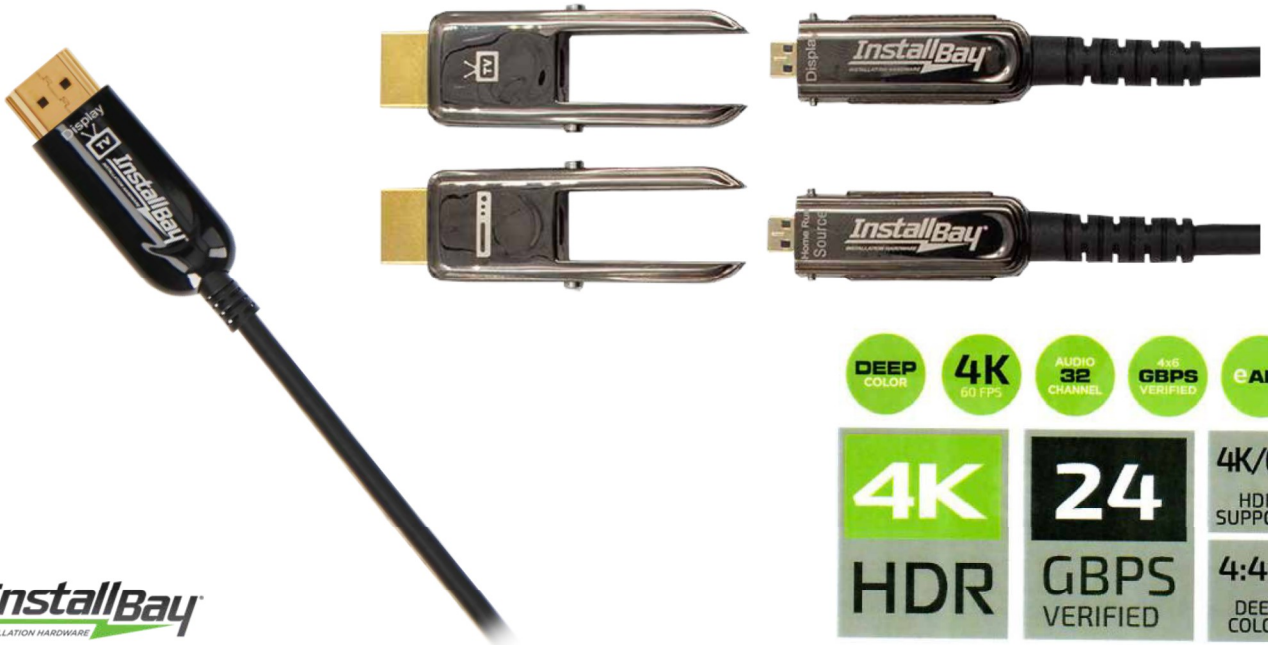

# FIBER HDMI® CABLES

**MetraAV**  
THE INTEGRATOR'S CHOICE

CELEBRATING  
**75**  
YEARS  
OF INNOVATION

**InstallBay**  
INSTALLATION HARDWARE

### DETACHABLE CL3

POLY BAG LENGTH

#### 24Gbps HDMI® AOC + CL3 RATED

<b>IB-HDAOCD-030</b>	<b>30FT</b>	24Gbps HDMI® AOC + CL3 RATED
<b>IB-HDAOCD-035</b>	<b>35FT</b>	24Gbps HDMI® AOC + CL3 RATED
<b>IB-HDAOCD-050</b>	<b>50FT</b>	24Gbps HDMI® AOC + CL3 RATED
<b>IB-HDAOCD-065</b>	<b>65FT</b>	24Gbps HDMI® AOC + CL3 RATED
<b>IB-HDAOCD-080</b>	<b>80FT</b>	24Gbps HDMI® AOC + CL3 RATED
<b>IB-HDAOCD-100</b>	<b>100FT</b>	24Gbps HDMI® AOC + CL3 RATED
<b>IB-HDAOCD-130</b>	<b>130FT</b>	24Gbps HDMI® AOC + CL3 RATED
<b>IB-HDAOCD-200</b>	<b>200FT</b>	24Gbps HDMI® AOC + CL3 RATED
<b>IB-HDAOCD-260</b>	<b>260FT</b>	24Gbps HDMI® AOC + CL3 RATED

### PRODUCT OVERVIEW

The Install Bay Active Fiber Cables create a whole new level of value and performance with the 24Gbps specifications. This series does things a little differently than your typical fiber cable. They use ultra-energy efficient Rx/Tx chipsets that do not need any added external power, allowing for a cleaner and simpler installation. Robust head shell and jacket designs also help make for a better install by protecting the cable and its built-in electronics.