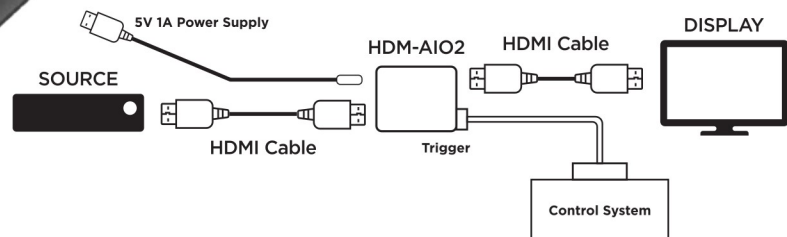

HDMI® ALL-IN-ONE CORRECTION TOOL

Ethereal

CELEBRATING
75
YEARS
OF INNOVATION

HDM-AIO2 HDMI® ALL-IN-ONE CORRECTION TOOL

SALES
386-255-0234