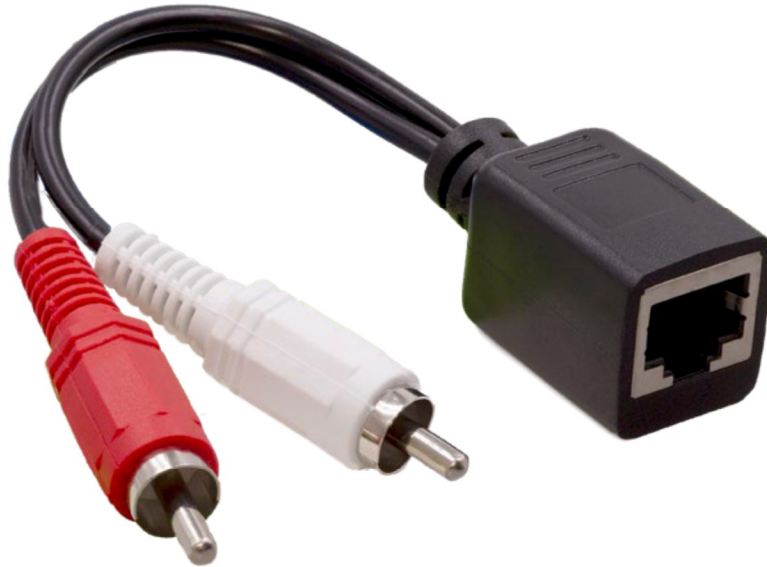

STEREO RCA OVER CAT5 EXTENDER

Ethereal

CELEBRATING
75
YEARS
OF INNOVATION

CS-C5RCA STEREO RCA OVER CAT5 EXTENDER

 **SALES**
386-255-0234

- Extends up to 150'
- RCA (L/R) to RJ45 connector
- 1 Pack