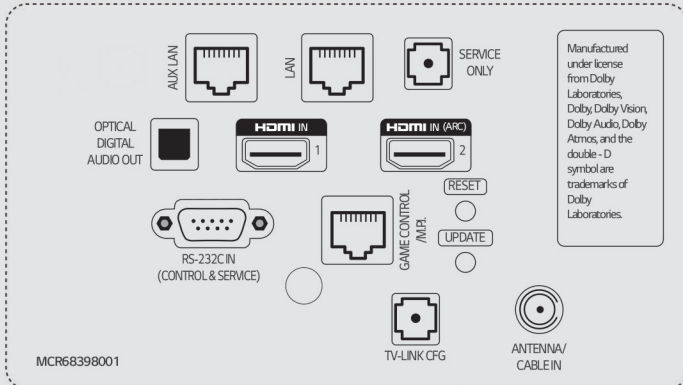

65" / 55" / 50" / 43"

Rear

75" / 65" / 55" / 50" / 43"

Side