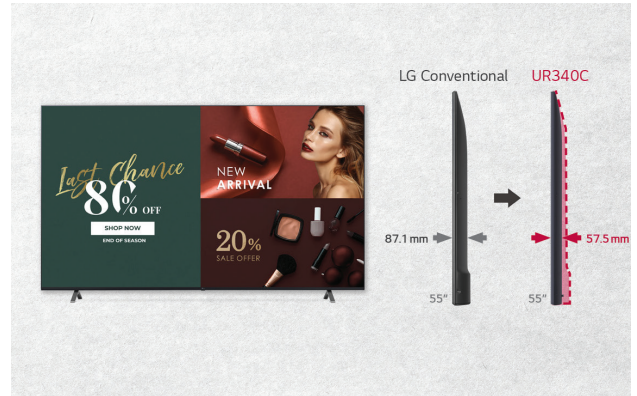

* All images in this datasheet are for illustrative purposes only.

TV Signage UR340C9 Series

LG UHD Signage for Live TV & Promotional Messaging

4K Ultra HD Resolution

Slim Design

Non Wi-Fi
Non Bluetooth

Easy Management

UR340C9 Series

Sizes 86" / 75" / 65" / 55" / 50" / 43"

Screen Resolution 3,840 x 2,160 (UHD)

Operation Time 16 Hours / 7 Days

Brightness 330 nits (86"/75")
400 nits (65"/55"/50")
300 nits (43")

Built-in Speakers 10 W + 10 W

Ultra HD Resolution Delivers Superb Picture Quality

Ultra HD resolution is four times FHD for content that is vivid and highly detailed. In addition, the UR340C series supports HDR10 to deliver more intense color reproduction and deeper black levels that can improve image contrast.