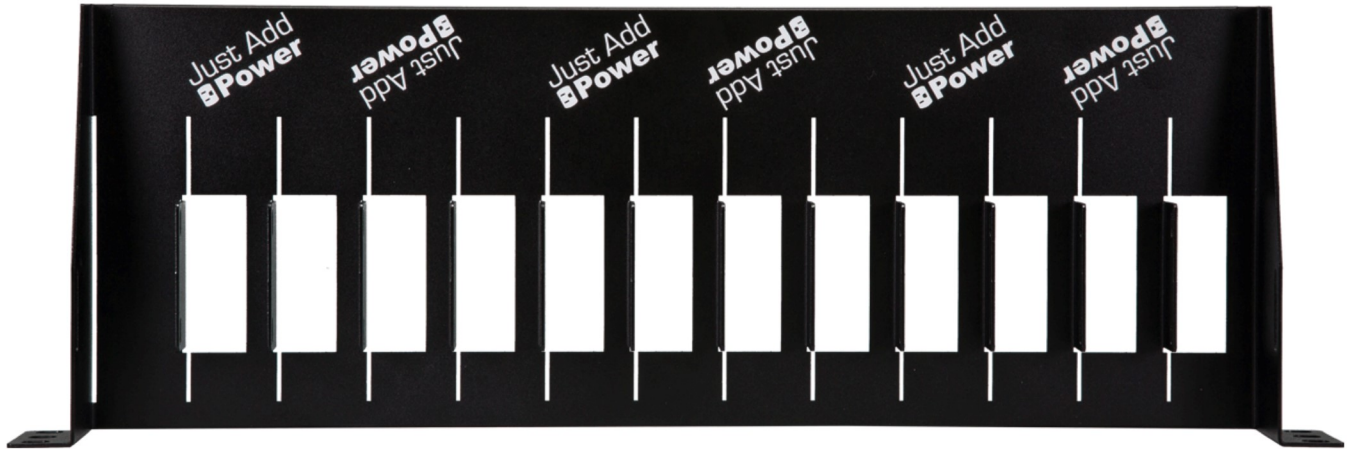

RS1U

RS1U Rack Shelf

Just Add
Power
AV over IP Solutions

Organize Your Shelf

Holds up to 13 Just Add Power standalone units.

The Just Add Power 1-Rack Unit Rack Shelf (RS1U) provides an easy way to mount standalone Just Add Power Omega, Ultra, and MaxColor Encoders (Transmitters) and Decoders (Receivers) in a rack. Just Add Power units in the RS1U will take up between 3-5 RU of space.

Pre-cut slots with separating tabs for ventilation.

Specification

Capacity	13 slots
Overall Dimensions	439 x 44.5 x 159 mm 17" x 1.75" x 6.26" inch (19-inch rack, 1 RU)
Rack Height with Units Installed	3-5 RU
Slot Dimensions	34 x 159mm
Weight	0.91 kg / 2.0 lb