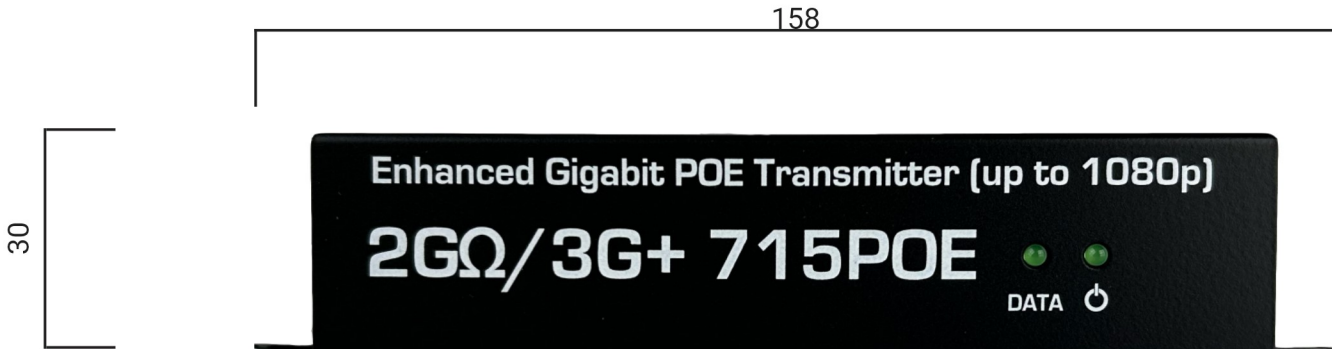

OMEGA Series

OM-715POE (VBS-HDIP-715POE)

Just Add
Power
AV over IP Solutions

Front of Device:

All measurements in millimeters (mm)