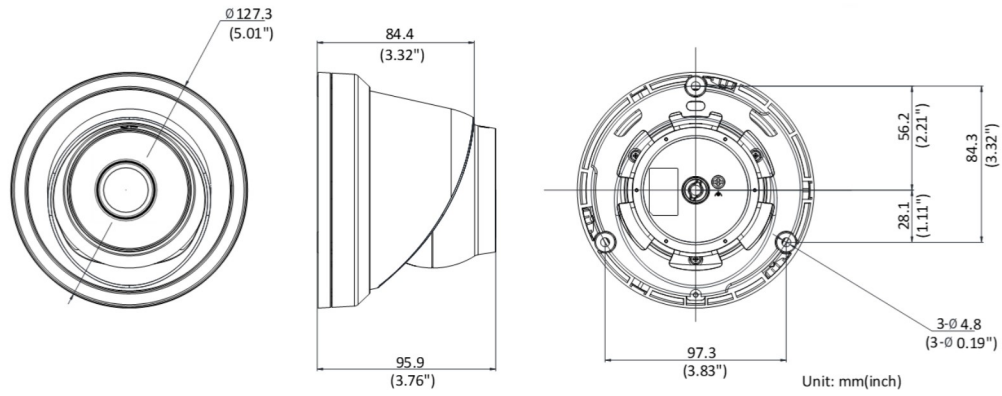

▪ **Dimension**

▪ **Accessory**

▪ **Optional**

CPM	CBM	CB130T	PM	PC130T
WML	ABM	CM