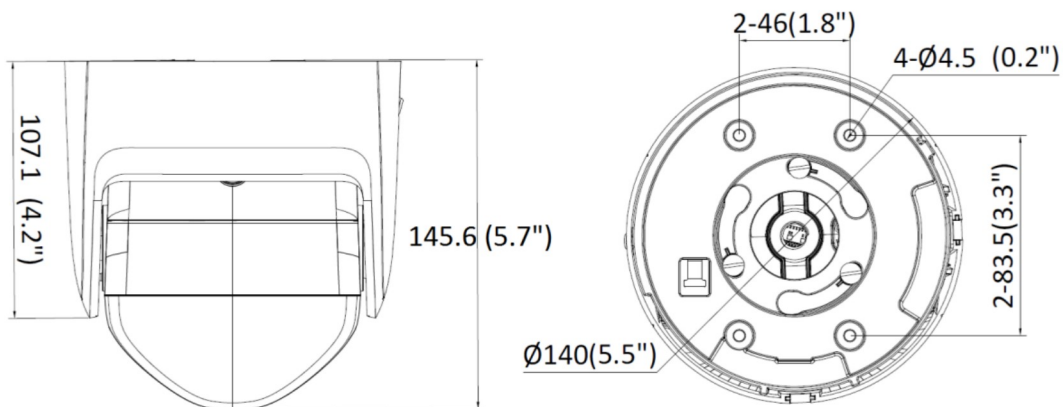

▪ Typical Application

Hikvision products are classified into three levels according to their anti-corrosion performance. Refer to the following description to choose for your using environment.

This model has NO SPECIFIC PROTECTION.

Level	Description
Top-level protection	Hikvision products at this level are equipped for use in areas where professional anti-corrosion protection is a must. Typical application scenarios include coastlines, docks, chemical plants, and more.
Moderate protection	Hikvision products at this level are equipped for use in areas with moderate anti-corrosion demands. Typical application scenarios include coastal areas about 2 kilometers (1.24 miles) away from coastlines, as well as areas affected by acid rain.
No specific protection	Hikvision products at this level are equipped for use in areas where no specific anti-corrosion protection is needed.

▪ Available Model

DS-2CD2346G2P-ISU/SL(2.8mm)(C)

▪ Dimension

Unit: mm(inch)

▪ Accessory

▪ Optional

WML+PC140 Wall mount	CPM+PC140 Pendant Mount