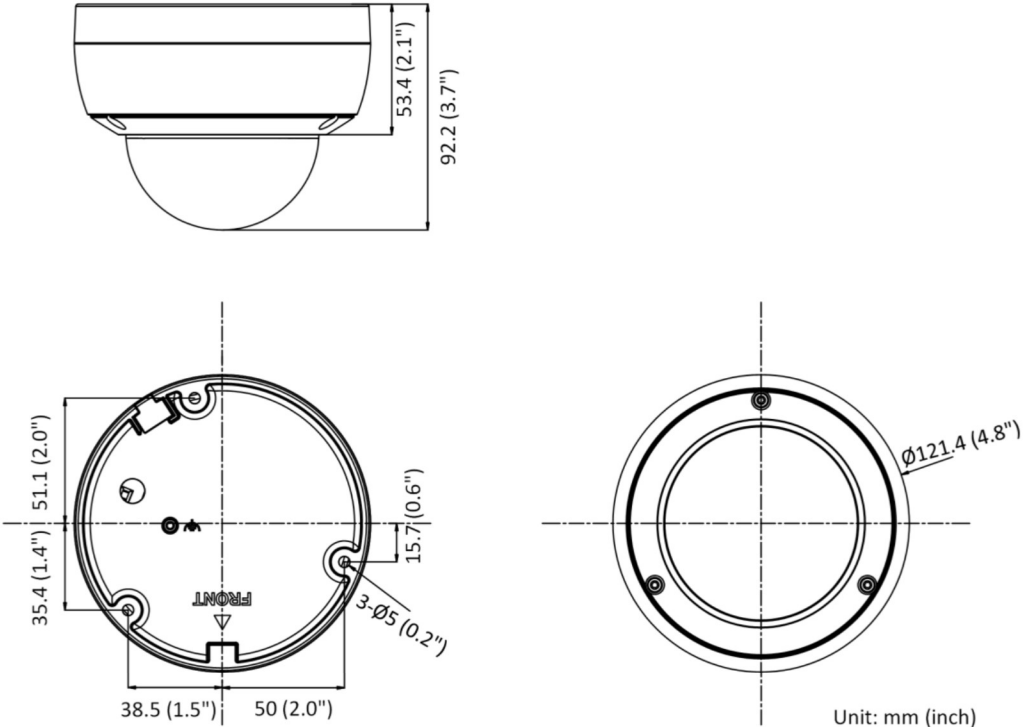

▪ Dimension

▪ Accessory

▪ Optional

WMS+PC120 Wall Mount	PM Vertical Pole Mount	CB120 Junction Box	SRSM Rain Shade
CM Corner Mount	CPM+PC120 Pendant Mount