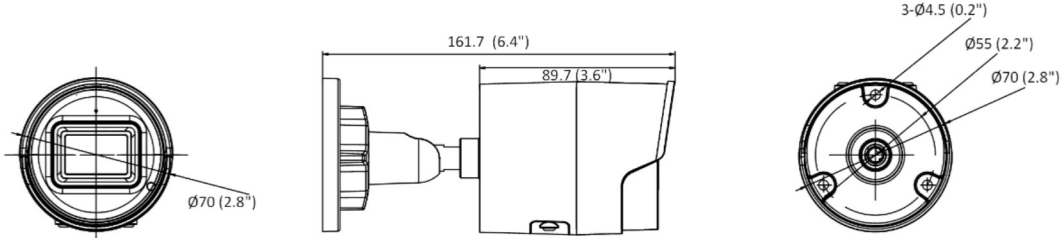

Unit: mm (inch)

▪ **Accessory**

▪ **Optional**

PM Vertical pole mount	CM Corner mount	CBXS Junction box	CBXSB Junction box