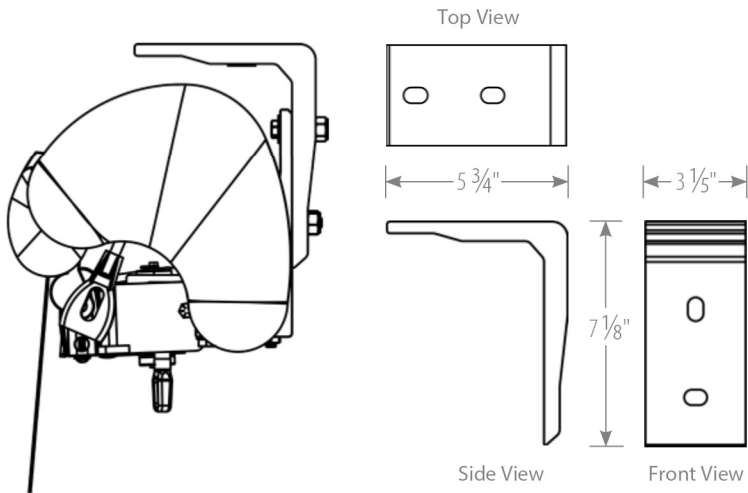

WALL MOUNT BRACKET

SOFFIT MOUNT BRACKET