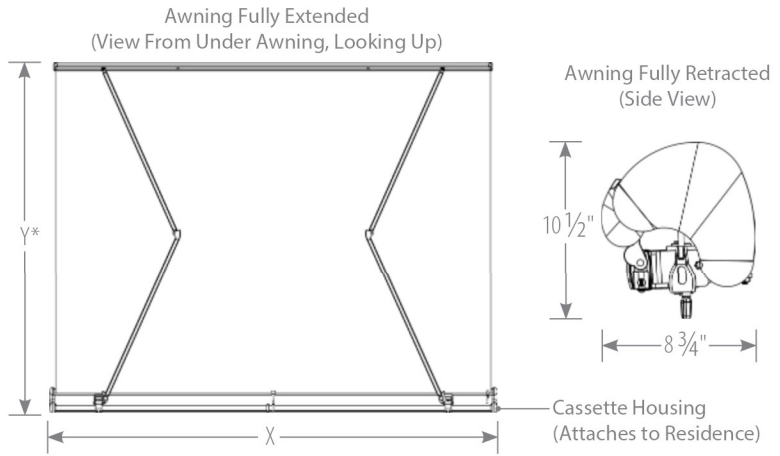

FURRION

Lumina® Solar-Powered Retractable Awning

AWNING

SOLAR PANEL

Product Specifications

Awning Motor

Motor Voltage	12V
Output Power	142W
Motor Diameter	1 3/4"
Motor Length	30 5/8"
Charging Port	USB-C

Solar Panel

Max Power	125W
Max Power Voltage	12A
Open Voltage	<12.775V
Max Stall Current	16A
Max System Voltage	12.775V
Battery	6*18650 10.8V 5.2Ah
IP Class	IP55
Motor to Solar Panel Cord Length	3'

Mini Hub

Input Voltage	12VDC 50/60 Hz +/- 15%
Current Draw	100ma (standby)
Bluetooth Broadcast Range	100m/30' (Line of Sight)
Communication Protocol	Bluetooth 4.0 LE / WiFi B/G/N 2.4ghz Required
Connection	DC Jack 3.5mm

Product Features

- Fully Solar-Powered
- Wall Mount, Soffit Mount, and Roof Mount bracket kits included with each awning
- Wind Sensor closes awning when wind motion is detected.
- Adjustable pitch using included crank wand
- Control awning with Furrion AwnCommand App from a smart device
- Manual override using included crank wand
- Semi-cassette housing
- Dual-coated stainless steel cable lateral arm design
- Powder coated finish
- 10-year limited warranty

AWNING SIZE	X	Y*
12' x 10'	144"	120"
14' x 12'	168"	144"
16' x 12'	192"	144"
18' x 12'	216"	144"
20' x 12'	240"	144"

*Extended awning size is measured with the out stop set to the maximum possible value.

Product Dimensions & Weight

Awning Size	Extended (W x H x D)	Retracted (W x H x D)	Awning Weight
12' x 10'	144" x 10 1/2" x 120"	144" x 10 1/2" x 8 3/4"	173lbs
14' x 12'	168" x 10 1/2" x 144"	168" x 10 1/2" x 8 3/4"	205lbs
16' x 12'	192" x 10 1/2" x 144"	192" x 10 1/2" x 8 3/4"	218lbs
18' x 12'	216" x 10 1/2" x 144"	216" x 10 1/2" x 8 3/4"	231lbs
20' x 12'	240" x 10 1/2" x 144"	240" x 10 1/2" x 8 3/4"	242lbs
6.5' x 4'*	78" x 10 1/2" x 48"	78" x 10 1/2" x 8 3/4"	100lbs

*Display awning only, not for sale.

Packaging Dimensions & Weights