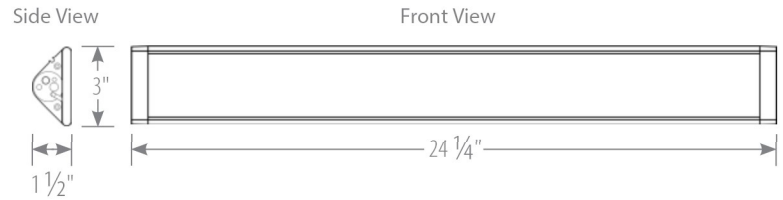

FURRION

Lumina[®] Solar-Powered Retractable Awning

AWNING

SOLAR PANEL

Product Specifications

Awning Motor

| | |
|----------------|---------|
| Motor Voltage | 12V |
| Output Power | 142W |
| Motor Diameter | 1 3/4" |
| Motor Length | 30 5/8" |
| Charging Port | USB-C |

| AWNING SIZE | X | Y* |
|-------------|------|------|
| 12' x 10' | 144" | 120" |
| 14' x 12' | 168" | 144" |
| 16' x 12' | 192" | 144" |
| 18' x 12' | 216" | 144" |
| 20' x 12' | 240" | 144" |

*Extended awning size is measured with the out stop set to the maximum possible value.

Product Dimensions & Weight

| Awning Size | Extended (W x H x D) | Retracted (W x H x D) | Awning Weight |
|-------------|-----------------------|-------------------------|---------------|
| 12' x 10' | 144" x 10 1/2" x 120" | 144" x 10 1/2" x 8 3/4" | 173lbs |
| 14' x 12' | 168" x 10 1/2" x 144" | 168" x 10 1/2" x 8 3/4" | 205lbs |
| 16' x 12' | 192" x 10 1/2" x 144" | 192" x 10 1/2" x 8 3/4" | 218lbs |
| 18' x 12' | 216" x 10 1/2" x 144" | 216" x 10 1/2" x 8 3/4" | 231lbs |
| 20' x 12' | 240" x 10 1/2" x 144" | 240" x 10 1/2" x 8 3/4" | 242lbs |
| 6.5' x 4'* | 78" x 10 1/2" x 48" | 78" x 10 1/2" x 8 3/4" | 100lbs |

*Display awning only, not for sale.

Packaging Dimensions & Weights

| Awning Size | Package Size (L x W x H) | Gross Weight |
|-------------|--------------------------|--------------|
| 12' x 10' | 163" x 11" x 10" | 241lbs |
| 14' x 12' | 185" x 11" x 10" | 280lbs |
| 16' x 12' | 206" x 11" x 10" | 320lbs |
| 18' x 12' | 232" x 11" x 10" | 355lbs |
| 20' x 12' | 256" x 11" x 10" | 395lbs |