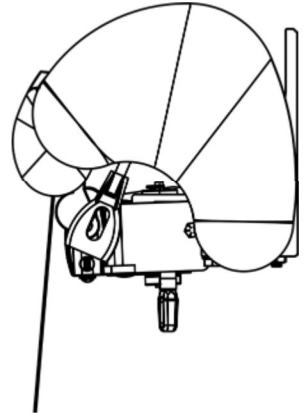

Product Dimensions & Weight

| Awning Size | Extended (W x H x D) | Retracted (W x H x D) | Awning Weight |
|-------------|-----------------------|-------------------------|---------------|
| 12' x 10' | 144" x 10 1/2" x 120" | 144" x 10 1/2" x 8 3/4" | 173lbs |
| 14' x 12' | 168" x 10 1/2" x 144" | 168" x 10 1/2" x 8 3/4" | 205lbs |
| 16' x 12' | 192" x 10 1/2" x 144" | 192" x 10 1/2" x 8 3/4" | 218lbs |
| 18' x 12' | 216" x 10 1/2" x 144" | 216" x 10 1/2" x 8 3/4" | 231lbs |
| 20' x 12' | 240" x 10 1/2" x 144" | 240" x 10 1/2" x 8 3/4" | 242lbs |
| 6.5' x 4'* | 78" x 10 1/2" x 48" | 78" x 10 1/2" x 8 3/4" | 100lbs |

*Display awning only, not for sale.

Packaging Dimensions & Weights

| Awning Size | Package Size (L x W x H) | Gross Weight |
|-------------|--------------------------|--------------|
| 12' x 10' | 163" x 11" x 10" | 241lbs |
| 14' x 12' | 185" x 11" x 10" | 280lbs |
| 16' x 12' | 206" x 11" x 10" | 320lbs |
| 18' x 12' | 232" x 11" x 10" | 355lbs |
| 20' x 12' | 256" x 11" x 10" | 395lbs |

WALL MOUNT BRACKET

SOFFIT MOUNT BRACKET

Top View

Side View

Front View

ROOF MOUNT BRACKET

Awning Mounted to Roof

Awning Mounted to Soffits