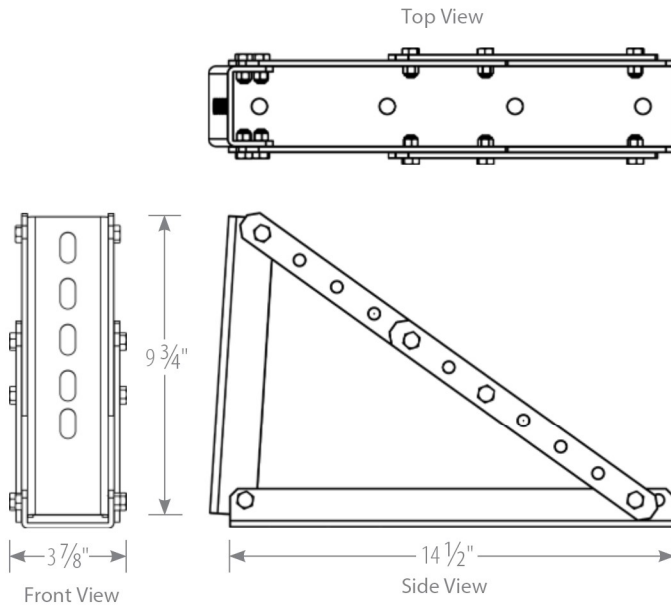

Product Dimensions & Weight

| Awning Size | Extended (W x H x D) | Retracted (W x H x D) | Awning Weight |
|-------------|-----------------------|-------------------------|---------------|
| 12' x 10' | 144" x 10 1/2" x 120" | 144" x 10 1/2" x 8 3/4" | 173lbs |
| 14' x 12' | 168" x 10 1/2" x 144" | 168" x 10 1/2" x 8 3/4" | 205lbs |
| 16' x 12' | 192" x 10 1/2" x 144" | 192" x 10 1/2" x 8 3/4" | 218lbs |
| 18' x 12' | 216" x 10 1/2" x 144" | 216" x 10 1/2" x 8 3/4" | 231lbs |
| 20' x 12' | 240" x 10 1/2" x 144" | 240" x 10 1/2" x 8 3/4" | 242lbs |
| 6.5' x 4'* | 78" x 10 1/2" x 48" | 78" x 10 1/2" x 8 3/4" | 100lbs |

*Display awning only, not for sale.

Packaging Dimensions & Weights

| Awning Size | Package Size (L x W x H) | Gross Weight |
|-------------|--------------------------|--------------|
| 12' x 10' | 163" x 11" x 10" | 241lbs |
| 14' x 12' | 185" x 11" x 10" | 280lbs |
| 16' x 12' | 206" x 11" x 10" | 320lbs |
| 18' x 12' | 232" x 11" x 10" | 355lbs |
| 20' x 12' | 256" x 11" x 10" | 395lbs |

WALL MOUNT BRACKET

SOFFIT MOUNT BRACKET

Top View

Side View

Front View

ROOF MOUNT BRACKET

Awning Mounted to Roof

Awning Mounted to Soffits

Awning Mounted to Wall