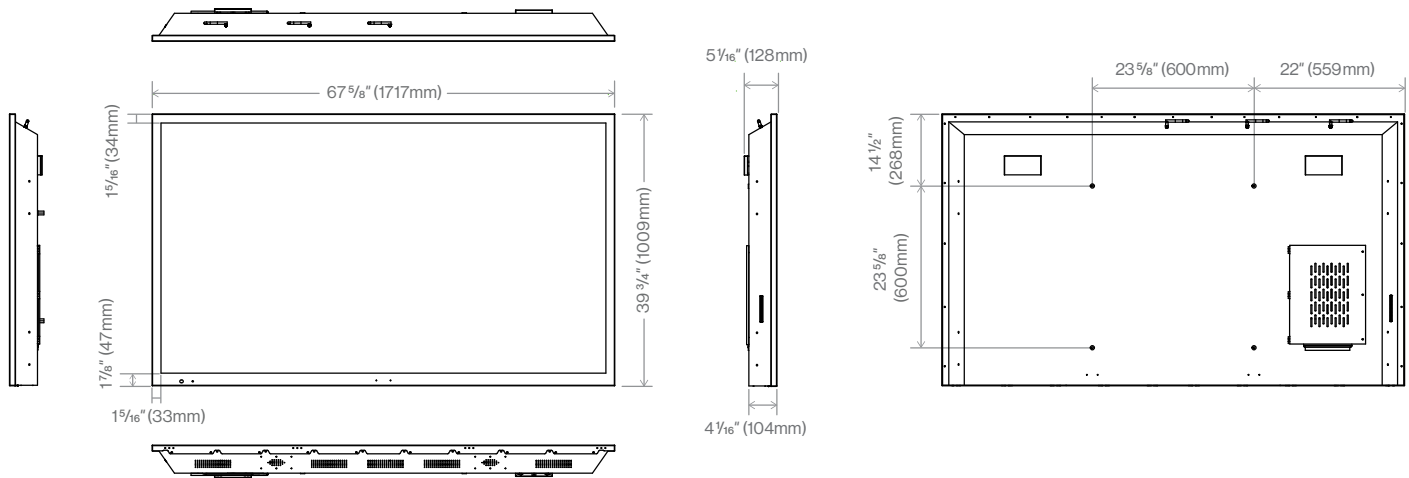

75" Furrion Aurora Sun Smart 4K LED Outdoor TV (FDUN75CSA/FDUN75CSA-CA)

Panel Specifications

Screen Size	75"
Resolution	3840 x 2160
Refresh Rate	60Hz
Contrast Ratio	4000:1
View Angle	178° / 178°
Response Time	6.5ms
Brightness	1500 nits

Smart TV (Powered By WebOS TV)

Apps	Netflix, Amazon Prime Video, YouTube, Hulu, Disney+, HBO Max, Peacock and more

Audio

Audio Output (Watts - THD 10%)	8W x 2
Dolby Digital Decoder	✓
Surround System	✓
Bass/Treble/Balance	✓
Auto Volume Leveler	✓
Sound Mode	4 Modes

Features

Waterproof	IP54-rated
Tempered Glass	✓
Bluetooth	5.0
Smartlink (HDMI CEC)	✓
RS232C Control	✓
Favorite Channel Programming	✓
Auto Tuning/Programming	✓
Closed Caption	✓
Child Lock / V-Chip	✓
Sleep Timer	✓
On/Off Timer	✓
Channel Add/Delete	✓

AV Inputs & Outputs

# of HDMI	3, Version 2.0, includes 1 ARC
# of 3.5mm Earphone Output	1
# of Antenna (RF) Inputs	1
# of Composite AV Inputs	1
# of USB Inputs	2, supports USB to RS232C PL2303 adaptor
# of Optical Output	1

Connectivity

Wi-Fi	802.11a/b/g/n/ac
Ethernet	✓ (RJ45)

Broadcasting System

Standard	NTSC, ATSC

Power

Input Voltage	100-240V AC (50-60Hz)

Cabinet

VESA Compatible	600 x 600mm

Dimensions and Weight

Product Size (W x H x D)	67 5/8" x 39 3/4" x 5 1/16" (1717 x 1009 x 128mm)
Packaging Dimensions (L x W x H)	74 3/8" x 8 1/2" x 47 1/4" (1890 x 215 x 1200mm)
Net Weight	167.6 lbs / 76.0 kg
Gross Weight	187.4 lbs / 85.0 kg

Ver. 1.4