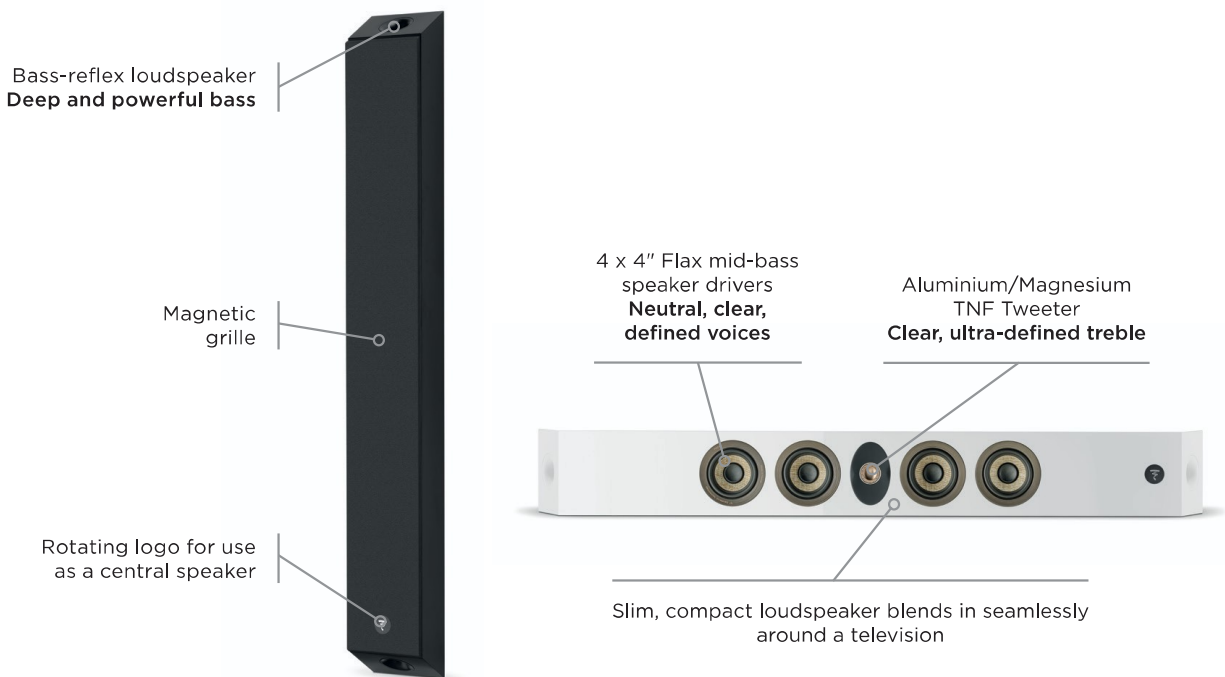

## Product sheet

MADE IN  
FRANCE

On Wall 302 is an on-wall loudspeaker designed for both Home Cinema and stereo usage. Its elegant, discreet design as well as outstanding sound performance make it an extremely attractive proposition. Made in France, its Flax speaker drivers deliver impressive levels of realism: voices are incredibly clear and the sound extremely detailed. Available in two finishes (White High Gloss or Black Satin), it blends seamlessly into interiors, around a television.

### Key points

- Slim on-wall loudspeaker, attaches perfectly to the wall, around your TV (perfect for screens above 60")
- Outstanding sound performance and high power handling for uncompromising Home Cinema use
- Speaker drivers developed and manufactured in France
- Two finishes available: White High Gloss and Black Satin
- Very quick and easy to mount on the wall
- Compatible with the built-in 300 Series, Flax Dome and the Aria range for an all-round Focal system
- Stand available as an accessory (White or Black finish). Sold in pairs