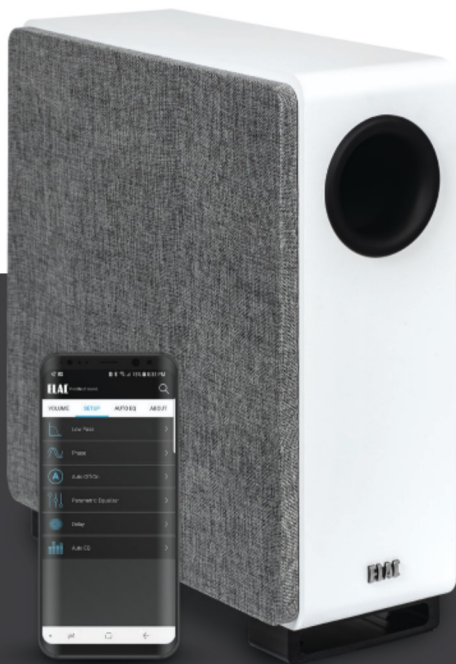

### Thin Powered Floorstanding Subwoofers

Adding a powerful bass foundation to music and soundtracks turns your system into a sensation you can feel as well as hear. The compact design allows vertical, horizontal or on-wall placement. Sophisticated app-control and built-in wireless receiver assure seamless integration into your system.

The very thin design of this subwoofer allows it to be unobtrusive when standing up against a wall, or hidden underneath a couch etc. This makes the subwoofer versatile in its location placement to be as discrete as possible.

## Powerful BASH Amplifiers

BASH (Bridged Amplifier Switching Hybrid) amplifiers represent a “best of both worlds” solution for subwoofer amplification, combining the sound quality of Class AB with the efficiency of Class D amplifiers.

## AutoEQ

Utilizing the ELAC SUB Control 2.0 app and your smartphone’s microphone, the Muro series subwoofers will automatically equalize to your room’s characteristics using a 12-band parametric equalizer. Manual adjustment is available as well