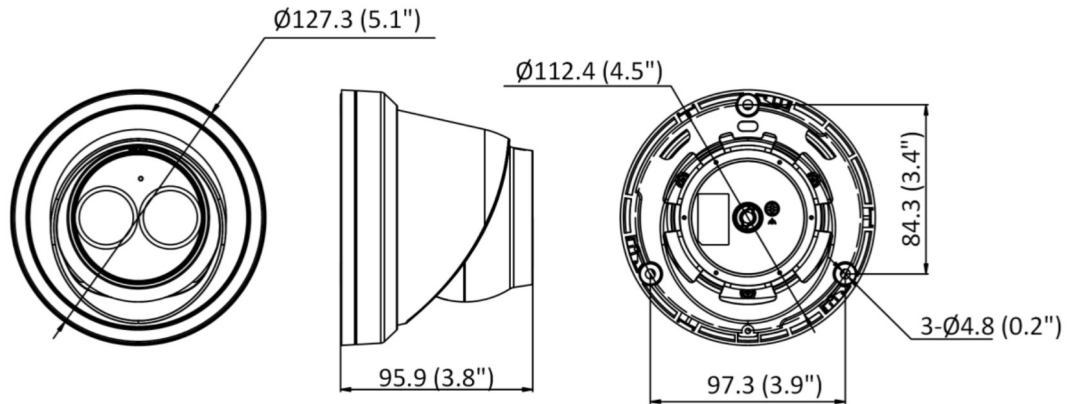

Unit: mm (inch)

- Accessory
- Optional

CPM+PC130T Pendant Mount	PM Pole Mount	CM Corner Mount	WML+PC130T Wall Mount	ABM Inclined Ceiling Mount	CB130T Junction Box
CPMB+PC130TB Pendant Mount	DS-1275ZJ-SUS (Black) Pole Mount	DS-1276ZJ-SUS (Black) Corner Mount	WMLB+PC130TB Wall Mount	ABMB Inclined Ceiling Mount	CB130TB Junction Box