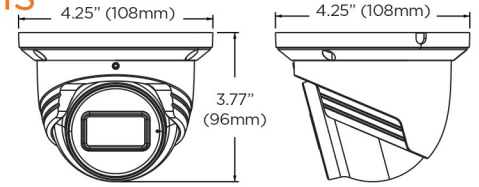

Mounting accessories (Optional)

Dimensions

Unit: Inch (mm)

Specifications

IMAGE	
Image sensor	4MP 1/3" CMOS
Total pixels	2560 x 1440
Minimum scene illumination	0.005 lux (color) 0.0 lux (B/W)
S/N ratio	50dB
LENS	
Focal length	2.8mm, F1.6
Lens type	Fixed lens
Horizontal Field of View	94°
Vertical Field of View	50°
IR distance	100ft range
I/O	
Audio in / out	1 audio input and 1 microphone built-in
Audio compression	G.711A / U
OPERATIONAL	
Shutter mode	Auto, manual
Shutter speed	1/2s - 1/100000s
Auto gain control	Auto
Day / night	Auto, day (color), night (B/W), schedule
3D DNR	Smart DNR™ 3D digital noise reduction
Wide dynamic range (WDR)	True WDR, 120dB
Privacy zone	8 programmable privacy masks
Video analytics	Line crossing, perimeter intrusion, video tampering detection (scene change, video blur, abnormal color)
Backlight compensation (BLC)	Yes
Mirror and flip	Yes
Alarm notifications	Notifications via email or FTP server
Memory slot	Micro SD, SDHC, SDXC up to 256GB (card not Included)
NETWORK	
LAN	802.3 compliance 10/100 LAN
Video compression type	H.265, H.264, MJPEG
Resolution	4MP, 3MP, 2.1MP/1080P, 720P, D1, 480x240, CIF (60Hz: 1 - 30fps; 50Hz: 1-25fps)
Frame rate	Up to 30fps at all resolutions
Video bitrate	64 Kbps - 8 Mbps
Bitrate control	Multi-streaming CBR/VBR at H.264/ H.265 (controllable frame rate and bandwidth)
Streaming capability	Dual-stream at different rates and resolutions. Maximum three (3) connections/streams at a time
IP	IPv4, IPv6
IK rating	IK10-rated housing, IK03-rated glass cover
Protocol	UDP, IPv4, IPv6, DHCP, NTP, RTSP, RTP, RTCP, ICMP, IGMP, PPPoE, DDNS, SMTP, FTP, SNMP, HTTP, 802.1x, UPnP, HTTPs, QoS
Security	IP filtering, MAC filtering, authentication (ID/PW), SSL/TLS
ONVIF conformance	Yes
Web viewer	OS: Windows®, Mac® OS, Linux® Browser: Microsoft Edge, IE, Google Chrome, Mozilla Firefox
Video management software	DW Spectrum® IPVMS
ENVIRONMENTAL	
Operating temperature	-22°F - 140°F (-30°C - 60°C)
Operating humidity	0-95% RH (non-condensing)
IP rating	IP67-rated
Other certifications	FCC, CE, ROHS, ONVIF, NDA
ELECTRICAL	
Power requirement	DC 12V, PoE (Adapter not included)
Power consumption	<5W
MECHANICAL	
Material	Metal turret housing
Housing color	DWC-VSTB04Bi: white DWC-VSTB04BiB: black
Dimensions	4.25" x 3.77" (108 x 96 mm)
Weight	1.01 lb (0.46 kg)
Warranty	5 year warranty