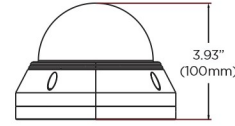

Dimensions

Unit: Inch (mm)

Summary

These MEGApix® IP cameras are NDAA compliant and deliver crystal-clear images at 4MP resolution and real-time 30fps. The vandal dome camera features a 2.8-12mm vari-focal lens with motorized zoom in an IP67-rated, IK10 impact-resistant housing. Added intelligence includes line crossing, perimeter intrusion and video tampering detection. All MEGApix cameras are ONVIF conformant, assuring their successful integration with any open platform solution on the market.