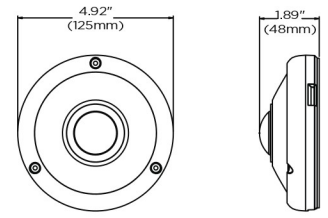

**Dimensions**  
Unit: Inch (mm)

**Summary**

This NDAA-compliant MEGApix® Pano 5MP 360° view fisheye IP camera with IR can monitor an entire area with a 1.55mm fisheye lens, edge-to-edge image clarity and 5MP images at real-time 30fps, providing ultimate ROI. Star-Light Plus™ color in near-total darkness technology ensures quality video in any lighting condition in an IP66-rated housing, ideal for discrete installations and full room coverage with a single camera.