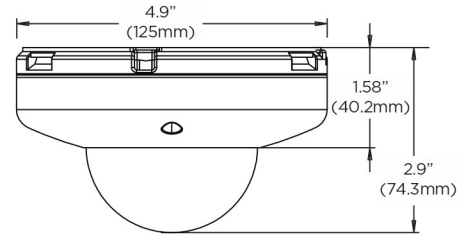

Dimensions

Unit: Inch (mm)

Summary

This NDAA-compliant MEGApix® IP camera provides 5MP resolution at real-time 30fps and includes 4.0, 6.0 and 8.0mm fixed lens options. The camera is powered by Star-Light Plus™ color in near-total darkness technology for quality video in any lighting conditions, all in an IP66-rated, IK-10 impact resistant ultra low-profile vandal dome housing.