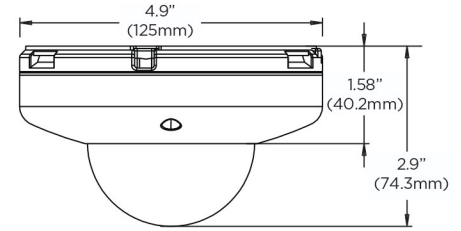

Dimensions
Unit: Inch (mm)

Summary

This NDAA-compliant MEGAPix® IP camera includes 2.8mm and 4.0mm fixed lens options and Star-Light Plus™ color in near-total darkness technology for quality video in any lighting conditions, all in an IP66-rated, IK-10 impact resistant ultra low-profile vandal dome housing.