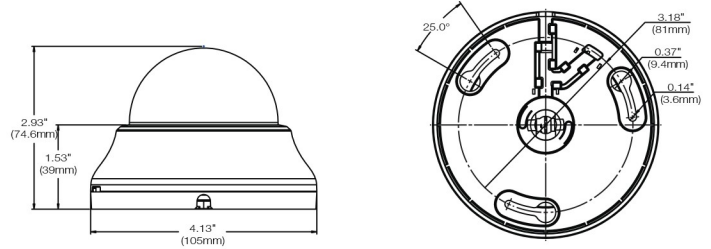

Accessories (Optional)

DWC-GPLT-W
Converter plate for electronic
gang box - white

Dimensions unit: Inch (mm)

Specifications

IMAGE	
Image sensor	2.1MP/1080p 1/2.9" CMOS
Total pixels	2001(H) X 1121(V)
Minimum scene illumination	0.25 lux (color)
	0.0 lux (B/W)
LENS	
Focal length	2.8mm, F2.0
Lens type	Fixed lens
Field of view (FoV)	109°
IR distance	50ft range
OPERATIONAL	
Shutter mode	Auto, manual, anti-flicker, slow shutter
Shutter speed	1/15 - 1/32000
Slow shutter	2X, 3X, 5X, 6X, 7.5X, 10X
Auto gain control	Auto
Day and night	Auto, day (color), night (B/W)
Smart DNR™ 3D digital noise reduction	3D-DNR
Wide Dynamic Range (WDR)	D-WDR
Privacy zone	16 programmable privacy masks
Backlight Compensation (BLC)	Yes
Mirror & flip	Yes
Alarm notifications	Notifications via e-mail and FTP server recording
NETWORK	
LAN	RJ45 (10/100Base-T)
Video compression type	H.265, H.264, MJPEG
Resolution	H.265: 2.1MP/1080p, 720p(main), CIF(sub) H.264: 2.1MP/1080p, 720p(main), CIF(sub) MJPEG: CIF
Frame rate	Up to 30fps at all resolutions
Video bitrate	100Kbps - 10Mbps, multi-rate for preview and recording
Bitrate control	Multi streaming CBR/VBR at H.264, H.265 (controllable frame rate and bandwidth)
Streaming capability	Dual-stream at different rates and resolutions
IP	IPv4, IPv6
Protocol	TCP/IP, UDP, AutoIP, RTP(UDP/TCP), RTSP, NTP, HTTP, HTTPS, SSL, DNS, DDNS, DHCP, FTP, SMTP, ICMP, SNMPv1/v2/v3(MIB-2), ONVIF
Security	HTTPS(SSL), IP filtering, 802.1x, digest authentication (ID/PW)
ONVIF conformance	Yes
OS	OS: Windows®, Mac® OS, Linux®
Web viewer	Browser: Internet Explorer®, Google Chrome®, Mozilla Firefox®, Safari®
Video management software	DW Spectrum® IPVMS
ENVIRONMENTAL	
Operating temperature	-4°F - 122°F (-20°C - 50°C)
Operating humidity	10-90% (non-condensing)
Other certifications	UL listed, CE, FCC, RoHS
ELECTRICAL	
Power requirement	DC 12V, PoE (IEEE 802.3af Class 2). (Adapter not included)
Power consumption	DC12V: max 3.8W PoE: max 5.5W
MECHANICAL	
Material	Plastic housing, polycarbonate dome
Dimensions	4.13" x 2.93" (105 x 74.6mm)
Weight	0.66lbs (0.3Kg)
Warranty	5 year warranty