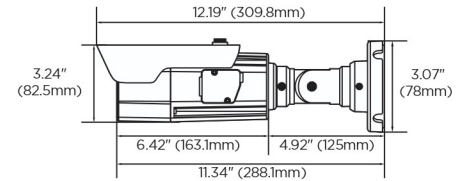

Dimensions

Unit: Inch (mm)