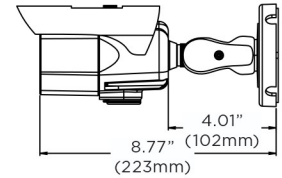

Accessories (Optional)

DWC-BLJUNC
Junction box

DWC-PMB-WLW
Pole mount bracket

Dimensions

unit: inch (mm)

* Dimensions based on the position of the sun shield cover

Specifications

Designed and engineered in U.S.A and Korea