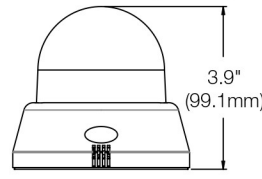

Dimensions

unit: Inch (mm)