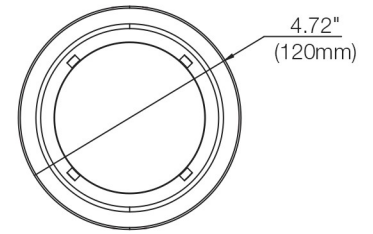

2.8mm
Fixed
Lens

NDAA/TAA
COMPLIANT PRODUCTS

4K
ULTRA HD

30fps

Dimensions

Unit: Inch (mm)

UNIVERSAL HD COAX
UTC

4K Resolution Universal HD / Analog Star-Light Plus™ 2.8mm Fixed Lens WDR **5 YEAR** Warranty

Specifications

IMAGE	
Image sensor	4K 1/1.8" CMOS
Active pixels	3864 (H) x 2176 (V)
Scanning system	Progressive scan
Frequency	60Hz/50Hz
Signal technology	Universal HD over Coax® technology with HD-Analog, HD-TVI, HD-CVI to 4K and CVBS
Synchronization	Internal
Resolution	Max 3840 x 2160
Minimum scene illumination	0.1 lux (color) 0 lux (B/W)
Video output	4K @ 15fps 4MP/1440p @ 30fps 2.1MP/1080p @ 30fps
2nd video output	CVBS output for video testing
LENS	
Focal length	2.8mm
Lens type	Fixed lens
Field of view (FoV)	106.5°
IR distance	100ft range
OPERATIONAL	
Shutter mode	Auto
Shutter speed	1/30-1/30,000
Backlight compensation (BLC)	Yes
Star-Light™ (sense-up)	Off-x32 (not available at 4K)
Wide Dynamic Range (WDR)	Double shutter true WDR
Wide dynamic Range (WDR) dB	120dB
Smart DNR™ 3D digital noise reduction	3D/2D DNR
White balance	Yes
Highlight masking exposure (HME)	Yes
Dynamic range compression (DRC)	Yes
Day/night	Auto, day (color), night (B/W)
Mirror/flip	Yes
Auto gain control	Max 60dB
Motion detection	Yes
Privacy zones	Yes
Sharpness	Yes
Gamma	0.45
De-fog	Yes
RS485/UTP built-in	UTC
ENVIRONMENTAL	
Operating temperature	-4°F - 122°F (-20°C - 50°C)
Operating humidity	10-90% RH (non-condensing)
Other certifications	FCC, CE, ROHS
ELECTRICAL	
Power requirements	DC12V
Power consumption	DC12V (LED off): 3W, 250mA DC12V (LED on): 4.04W, 337mA
MECHANICAL	
Material	Plastic indoor housing, polycarbonate dome
Dimensions	4.72" x 3.51" (120 x 89.4 mm)
Weight	0.66lbs (0.3kg)
Warranty	5 year warranty