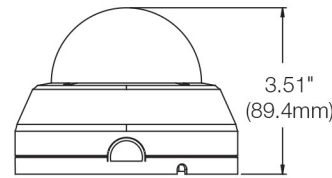

Dimensions

Unit: Inch (mm)

UNIVERSAL HD COAX
UTC

4K Resolution   Universal HD / Analog   Star-Light Plus™   2.8mm Fixed Lens   WDR   **5 YEAR** Warranty

Summary

Featuring Star-Light Plus™ color in near-total darkness, the 4K Universal HD over Coax® cameras are NDAA/TAA compliant, delivering crystal-clear images and support HD-Analog, HD-TVI, HD-CVI and all legacy analog signal. The discrete indoor dome cameras can be controlled via the same coax cable using UTC. All Star-Light Plus™ 4K cameras are engineered to work with our VMAX® A1 4K™ DVRs using your existing coax infrastructure for a cost-effective, high resolution surveillance solution.

Features

- Universal HD over Coax® technology with HD-Analog, HD-TVI, HD-CVI and all legacy analog signal support
- Star-Light Plus™ color in near-total darkness technology
- 1/1.8" image sensor
- 4K at 15fps, 4MP or 2.1MP/1080p at real-time 30fps
- 2.8mm fixed lens
- True wide dynamic range (WDR)
- OSD control via coaxial (UTC)
- 100' Smart IR™ with intelligent camera sync.
- Smart DNR™ 3D digital noise reduction
- True day/night mechanical IR cut filter
- De-Fog™ extreme weather image compensation
- Easy icon driven OSD menu with built-in joystick
- Programmable privacy zones
- Auto gain control (AGC)
- Backlight compensation (BLC)
- Auto white balance (AWB)
- NDAA/TAA compliant
- 5 year warranty

Specifications

IMAGE	
Image sensor	4K 1/1.8" CMOS
Active pixels	3864 (H) x 2176 (V)
Scanning system	Progressive scan
Frequency	60Hz/50Hz
Signal technology	Universal HD over Coax® technology with HD-Analog, HD-TVI, HD-CVI to 4K and CVBS
Synchronization	Internal
Resolution	Max 3840 x 2160
Minimum scene illumination	0.1 lux (color) 0 lux (B/W)
Video output	4K @ 15fps 4MP/1440p @ 30fps 2.1MP/1080p @ 30fps
2nd video output	CVBS output for video testing
LENS	
Focal length	2.8mm
Lens type	Fixed lens
Field of view (FoV)	106.5°
IR distance	100ft range
OPERATIONAL	
Shutter mode	Auto
Shutter speed	1/30-1/30,000
Backlight compensation (BLC)	Yes
Star-Light™ (sense-up)	Off-x32 (not available at 4K)
Wide Dynamic Range (WDR)	Double shutter true WDR
Wide dynamic Range (WDR) dB	120dB
Smart DNR™ 3D digital noise reduction	3D/2D DNR
White balance	Yes
Highlight masking exposure (HME)	Yes
Dynamic range compression (DRC)	Yes
Day/night	Auto, day (color), night (B/W)
Mirror/flip	Yes
Auto gain control	Max 60dB
Motion detection	Yes
Privacy zones	Yes
Sharpness	Yes
Gamma	0.45
De-fog	Yes
RS485/UTP built-in	UTC
ENVIRONMENTAL	
Operating temperature	-4°F - 122°F (-20°C - 50°C)
Operating humidity	10-90% RH (non-condensing)
Other certifications	FCC, CE, ROHS
ELECTRICAL	
Power requirements	DC12V
Power consumption	DC12V (LED off): 3W, 250mA DC12V (LED on): 4.04W, 337mA
MECHANICAL	
Material	Plastic indoor housing, polycarbonate dome
Dimensions	4.72" x 3.51" (120 x 89.4 mm)
Weight	0.66lbs (0.3kg)
Warranty	5 year warranty

Accessories (Optional)

DWC-DIWMW
Wall mount bracket

DWC-GPLTW
Converter plate for
electronic gang
box