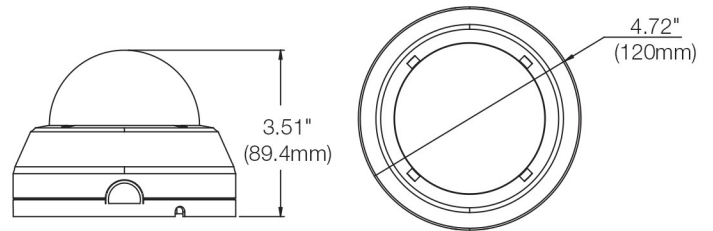

Dimensions

Unit: Inch (mm)

UNIVERSAL HD COAX

Specifications

IMAGE	
Image sensor	5MP 1/2.8" CMOS
Active pixels	2608(H) x 1960(V)
Scanning system	Progressive scan
Frequency	60Hz / 50Hz
Signal technology	Universal HD over Coax® technology with HD-Analog, HD-TVI, HD-CVI to 5MP
Synchronization	Internal
Resolution	2592(H) x 1944(V)
Minimum scene illumination	0.08 lux (color) 0 lux (B/W)
Video output	HD-Analog and HD-TVI: 5MP/1944p @ 20fps HD-Analog, HD-TVI and HD-CVI: 4MP/1440p @ 30fps CVBS output for video testing
2nd video output	
I/O	
Alarm output	1 alarm output
LENS	
Focal length	2.7 - 13.5mm
Lens type	Vari-focal p-iris lens
Field of view (FoV)	102° - 31.4°
IR distance	100ft range
OPERATIONAL	
Shutter mode	Auto
Shutter speed	1/30-1/30,000
Backlight (BLC)	Yes
Star-Light (sense-up)	Off - x32
Wide Dynamic Range (WDR)	Double shutter WDR, 120dB
Smart DNR™ noise reduction	3D/2D DNR
White balance	Yes
Day/night	Auto, day (color), night (B/W)
Mirror/flip	Yes
Auto gain control	Max 72dB
Motion detection	Yes
Privacy zones	Yes
Sharpness	Yes
Gamma	0.45
De-fog	Yes
RS485/UTP built-in	Pelco D/UTC
ENVIRONMENTAL	
Operating temperature	-4°F - 122°F (-20°C - 50°C)
Operating humidity	10-90% RH (non-condensing)
Other certifications	FCC, CE, ROHS, UL listed
ELECTRICAL	
Power requirements	DC12V / AC24V dual-voltage
Power consumption	DC12V(LED OFF): 3.3W (275mA)
	DC12V(LED ON): 5.9W (495mA)
	AC24V(LED OFF): 2.75W (200mA) AC24V(LED ON): 5.3W (360mA)
MECHANICAL	
Material	Plastic indoor housing, polycarbonate dome
Dimensions	4.72" x 3.51" (120 x 89.4 mm)
Weight	0.66lbs (0.3kg)
Warranty	5 year warranty