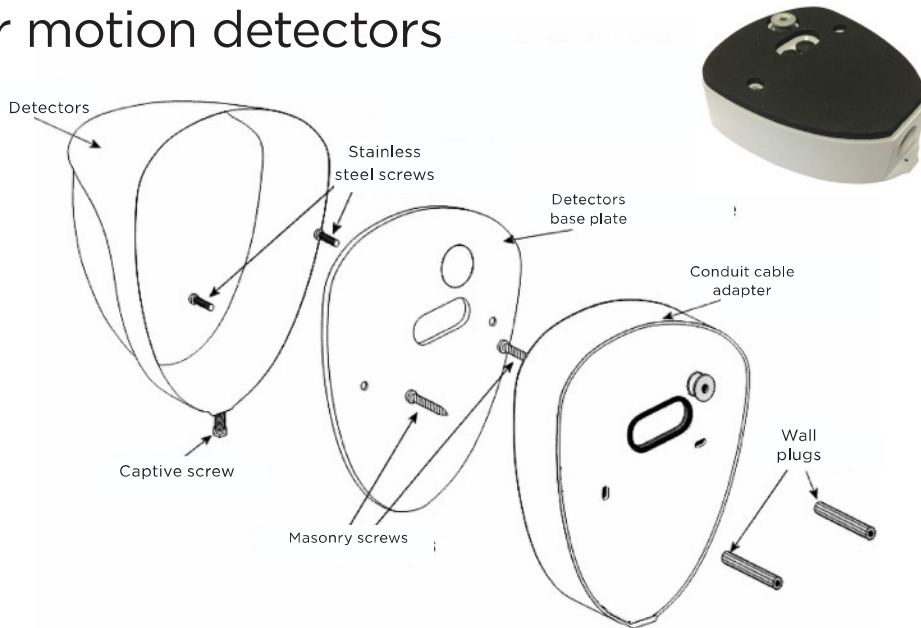

# DW-DTCAW | White conduit adapter for motion detectors

## WHAT'S IN THE BOX

1x conduit adapter

2x screws and anchors sets

1x quick setup guide

**NOTE:** Download all your support materials and tools in one place

1. Go to: <http://www.digital-watchdog.com/resources>
2. Search your product by entering the part number in the 'Search by Product' search bar. Results for applicable part numbers will populate automatically based on the part number you enter.
3. Click 'Search'. All supported materials, including manuals and quick start guide (QSGs) will appear in the results.