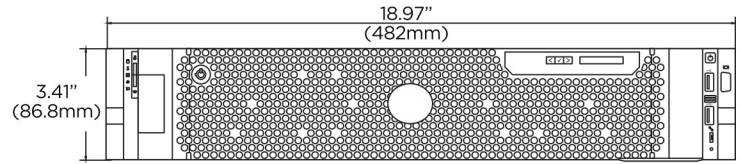

NDAA/TAA
COMPLIANT PRODUCT

Dimensions

Unit: Inch (mm)

Summary

This BlackJack[®] Rack[™] server is the ultimate solution for recording multiple IP cameras of any resolution at up to 600Mbps throughput. The server is NDAA/TAA compliant, UL-listed and includes Windows 10[®], Windows Server[®] or Linux[®] Ubuntu[®] OS on a separate 480GB NVMe SSD. The 2U rack-mountable hardware features an Intel[®] Xeon[®] processor, 16GB memory, dual network cards, dual power supply, mini DisplayPort outputs and removable hot-swappable drives. The BlackJack Rack server comes preloaded with DW Spectrum[®] IPVMS and eight recording licenses, up to 240TB raw internal storage with RAID5 and is ONVIF conformant. The server comes complete with a 5-year, on-site, Next Business Day^{**}, Keep Your Hard Drive warranty to ensure peace of mind.