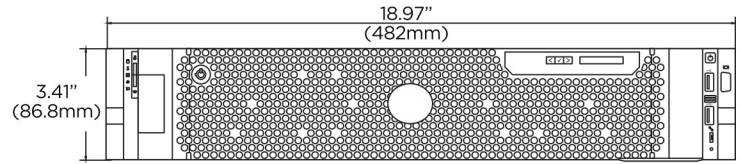

Blackjack[®] RACK SERVER

Servers Powered by DW Spectrum[®] IPVMS

NDAA/TAA
COMPLIANT PRODUCT

2U rackmount server

DW-BJRR2PxxT, DW-BJRR2PxxTLX, DW-BJRR2PxxTS

Dimensions

Unit: Inch (mm)

Summary

This BlackJack[®] Rack[™] server is the ultimate solution for recording multiple IP cameras of any resolution at up to 600Mbps throughput. The server is NDAA/TAA compliant, UL-listed and includes Windows 10[®], Windows Server[®] or Linux[®] Ubuntu[®] OS on a separate 480GB NVMe SSD. The 2U rack-mountable hardware features dual Intel[®] Xeon[®] processors, 32GB memory, dual network cards, dual power supply, mini DisplayPort outputs and removable hot-swappable drives. The BlackJack Rack server comes preloaded with DW Spectrum[®] IPVMS and eight recording licenses, up to 240TB raw internal storage with RAID5 and is ONVIF conformant. The server comes complete with a 5-year, on-site, Next Business Day^{**}, Keep Your Hard Drive warranty to ensure peace of mind.