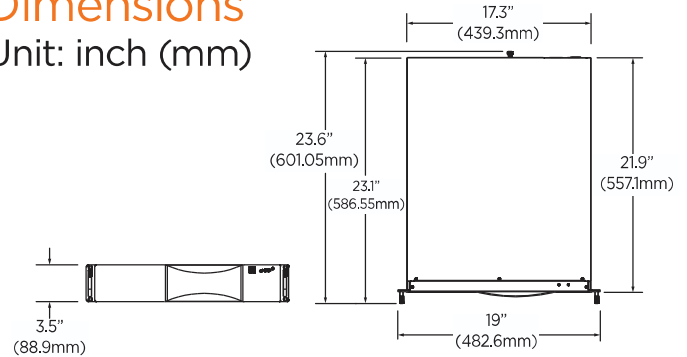

NDAA/TAA
COMPLIANT PRODUCT

Dimensions

Unit: inch (mm)

Summary

Blackjack P-Rack servers are NDAA and TAA compliant and can record and manage single- and multi-sensor IP cameras of any resolution with a maximum of 600Mbps throughput. Blackjack P-Rack servers come preloaded with the DW Spectrum suite, can be configured with 80-120TB RAID5 recording storage and come with our 5 year limited warranty.