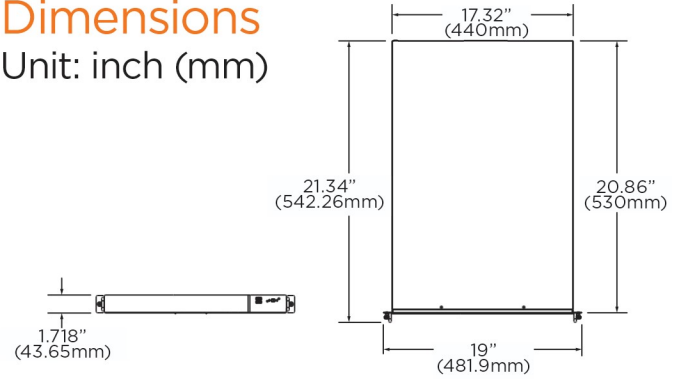

NDAA/TAA
COMPLIANT PRODUCT

Dimensions

Unit: inch (mm)

Summary

Blackjack P-Rack servers are NDAA and TAA compliant and can record and manage single- and multi-sensor IP cameras of any resolution with a maximum of 360Mbps throughput. Blackjack P-Rack servers come preloaded with the DW Spectrum suite, can be configured with 20-60TB recording storage and come with our 5 year limited warranty.

Specifications

PART NUMBER	DW-BJP1UxxT	
Included IP licenses	4 (1x DW-SPECTRUMLSC004)	
	Convert each recording license into a 24-month subscription for cloud-centric DW Spectrum Enterprise. Take advantage of cloud-exclusive usability and convenience.	
Form factor	Rack mount	
Operating system	Windows 11	DW-BJP1UxxT
	Linux Ubuntu 22.04 OS	DW-BJP1UxxT-LX
	OS on SSD	480GB SSD
CPU	Intel i5 processor	
Memory	16GB	
Ethernet port	2x 2.5G Ethernet ports (RJ45)	
System	Max video storage rate (Mbps)	360 Mbps
	Maximum HDD	3 x 3.5" SATA HDD
Storage	Maximum storage	60TB
	USB interface	Yes
Video-out	Outputs	1x True HD, 1x DisplayPort, 1x D-Sub video outputs, 1 output at a time, for system configuration.
	Video card	On Board Intel UHD Graphics
	Resolution	True HD: 4096x2160 @ 60Hz DP: 4096x2160 @ 60Hz D-Sub: 1920x1200 @ 60Hz
Preloaded VMS software	DW Spectrum	
Remote clients	Cross-platform - Windows, Linux Ubuntu and Mac	
Mobile apps	iOS and Android	
Keyboard and mouse	Included	
Rail kit	Included	
Power supply	300W**	
Operating temperature	41°F-104°F (5°C-40°C)	
Operating humidity	20-90% RH	
Dimension (WxDxH)	17.1875 x 20.065" x 1.75" (437 x 510 x 44.45 mm)	
Warranty	5 year limited	