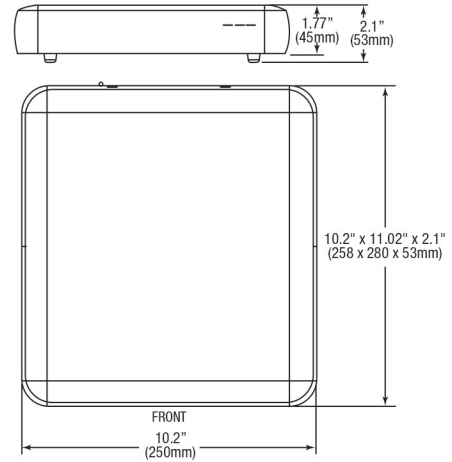

Available models

Non-RAID models:

- DW-BJNAS4T- 4TB storage
- DW-BJNAS6T- 6TB storage
- DW-BJNAS10T- 10TB storage
- DW-BJNAS12T- 12TB storage
- DW-BJNAS20T- 20TB storage

RAID1 models:

- DW-BJNAS8TR- 4TB storage
- DW-BJNAS12TR- 6TB storage
- DW-BJNAS20TR- 10TB storage

Network Attached Storage (NAS) DW-BJNASxT / DW-BJNASRXT

Dimensions

unit: inch (mm)

Specifications

PART NUMBER	DW-BJNASxT	DW-BJNASxTR
Operating system	Linux [®] embedded	
Form factor	Desktop	
CPU	ARM Cortex-A9 dual-core@1.0ghz	
RAM	512MB	
Flash memory	128MB	
Maximum hard drives	2 x SATA HDD	
Maximum storage capacity	20TB (2 x 10TB)	10TB (2 x 10TB, RAID1)
RAID	N/A	RAID1
File system	EXT4	
Max. recording channel	24 with MEGApix [®] CaaS [™] Max 24 2.1MP cameras with Blackjack [®] Bolt [™] and Black- jack [®] Cube [™]	
Max. recording bandwidth	Max. 120Mbps throughput	
LAN	1 x gigabit ethernet (RJ45 connector)	
Protocol	SMB, HTTP, SMTP, NTP	
Remote configuration	DW Spectrum [®] IPVMS Client, Blackjack [®] NAS web viewer	
Supported browsers	Microsoft [®] IE [®] 10 or higher Google [®] Chrome [®] 57 or higher Mac [®] Safari [®] 9 or higher (required) Firefox [®] 43 or higher	
LED indicators	HDD status, power	
Operating temperature	41°F-104°F (5°C-40°C)	
Operating humidity	20-90% (RH) non-condensing	
Power supply	DC 12V	
Power consumption	36W, 3A	
Dimensions (WxDxH)	10.2" x 11.02" x 2.1" (258 x 280 x 53mm)	
Weight	Gross: 4.73lbs (2.1Kg) Net: 3.3lbs (1.5Kg)	Gross: 6.16lbs (2.8Kg) Net: 3.3lbs (1.5Kg)
Warranty	5 year limited	