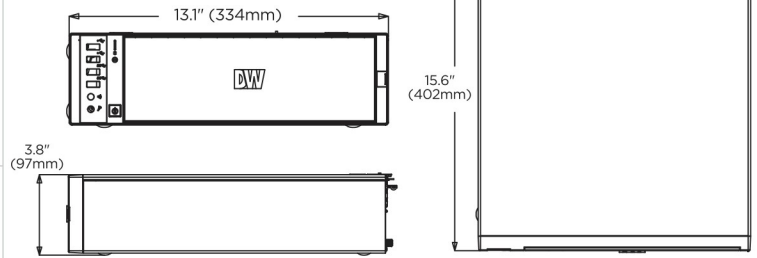

Dimensions

Unit: inch (mm)

Specifications

| DESCRIPTION | DW-BJDX31xxT | DW-BJDX31xxT-LX |
|-------------------------|--|--|
| Included IP licenses | 4 (1x DW-SPECTRUMLSC004) | |
| | Convert each recording license into a 24-month subscription for cloud-centric DW Spectrum Enterprise. Take advantage of cloud-exclusive usability and convenience. | |
| Form factor | Slim Desktop | |
| Operating system | Windows 11 IoT Enterprise OS | Ubuntu 22.04 LTS |
| CPU | Intel i3 processor | |
| Memory | 16GB | 8GB |
| Ethernet port | 1x 1G Ethernet, 1x 2.5G Ethernet | |
| System | Max video storage rate (Mbps) | 180 Mbps |
| | Maximum HDD | 2 x 3.5 SATA HDD |
| Storage | Maximum storage | 40TB |
| | Outputs | 1x true HD, 1x DP for system configuration. Maximum 1 display output at a time |
| Video-out | Video card | Onboard Intel HD Graphics |
| | Resolution | True HD: 4096x2160 @60Hz DP: 7680x4320 @60Hz, 5120x3200 @120Hz |
| Pre-loaded VMS software | DW Spectrum Server | |
| Remote clients | Cross-platform - Windows, Linux Ubuntu and Mac | |
| Mobile apps | iOS and Android | |
| Keyboard and mouse | Included | |
| Power supply | 300W** | |
| Operating temperature | 41°F-104°F (5°C-40°C) | |
| Operating humidity | 20-90% RH | |
| Dimension (WxDxH) | Desktop: 3.88" x 13.1" x 15.8" (98.5 x 334 x 402 mm) Standing: 13.1" x 3.88" x 15.8" (334 x 98.5 x 402 mm) | |
| Other certification | NDAA, TAA | |
| Warranty | 5 year limited | |