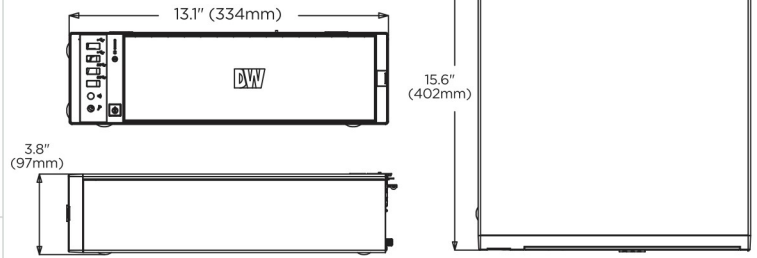

Dimensions

Unit: inch (mm)

Summary

Blackjack DX slim desktop servers are reliable and high-performance solutions for viewing, monitoring and recording multiple IP cameras of any resolution at up to 80Mbps throughput. The servers are NDAA and TAA compliant and include Linux Ubuntu OS. Hardware features include an Intel processor, dual network cards and local outputs for setup and configuration. The servers come preloaded with DW Spectrum and four complimentary recording licenses, provide up to 40TB internal storage, are ONVIF conformant and come with a 5-year limited warranty.

Features

- Supports all ONVIF conformant IP cameras
- 2-40TB internal storage options
- Record and manage single- and multi-sensor IP cameras of any resolution up to 80Mbps throughput
- Intel processor
- True HD, DVI-D and D-Sub local outputs for local set up
- Dual network ports
- Linux Ubuntu OS
- Hosting DW Spectrum for setup, configuration, monitoring and recording
- One-time recording license charge, fully transferable between cameras and encoders
- One (1) 4-channel license included (DW-SPECTRUMLSC004).
- Convert each recording license into a 24-month subscription for cloud-centric DW Spectrum Enterprise. Take advantage of cloud-exclusive usability and convenience.
- No annual maintenance fees
- Simple enterprise scalability and auto device discovery
- Dual stream recording
- USB mouse and keyboard included
- Designed, assembled and tested in the U.S.A.
- NDAA/TAA compliant
- 5 Years limited warranty

Specifications

PART NUMBER	DW-BJDX11XXT-LX	
Included IP licenses	4 (1x DW-SPECTRUMLSC004)	
	Convert each recording license into a 24-month subscription for cloud-centric DW Spectrum Enterprise. Take advantage of cloud-exclusive usability and convenience.	
Operating system	Ubuntu 22.04 LTS	
CPU	Intel Processor	
Memory	8GB	
Ethernet port	2x 1G Ethernet ports (RJ45)	
System	Max video storage rate (Mbps)	80 Mbps
	Maximum HDD	2 x SATA HDD
Storage	Maximum storage	40TB
	Outputs	1x true HD, 1x DisplayPort, 1x D-Sub for system configuration. Maximum 1 display output at a time.
Video-out	Video card	Onboard Intel HD Graphics
	Resolution	True HD: 4K @60Hz, DisplayPort: 4K @60Hz, D-Sub: 1920x1280 @60Hz
Preloaded VMS software	DW Spectrum Server	
Remote clients	Cross-platform - Windows, Linux Ubuntu and Mac	
Mobile apps	iOS and Android	
Keyboard and mouse	Included	
Power supply	300W**	
Operating temperature	41°F-104°F (5°C-40°C)	
Operating humidity	20-90% RH	
Dimension (WxDxH)	Desktop 3.88" x 13.1" x 15.8" (98.5 x 334 x 402 mm) Standing 13.1" x 3.88" x 15.8" (334 x 98.5 x 402 mm)	
Other certification	NDAA, TAA	
Warranty	5 year limited	

** UPS Recommended.

Designed and Commissioned in the U.S.A.

Available models continued on page 2.

866.446.3595

sales@digital-watchdog.com

www.digital-watchdog.com

Built for Users.™