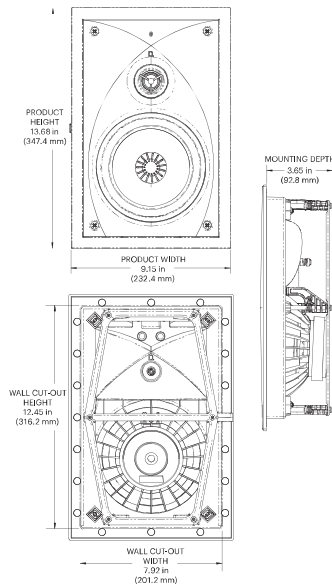

imaging and an open, airy sound.

on-axis and off-axis frequency dispersion for more natural midrange and precise
s both

DESIGNING TECHNOLOGY

Dymension CI™ MAX Series In-Wall Speakers

SPECIFICATIONS			
	DW-45 MAX	DW-65 MAX	DW-MAX SUR
Product Dimensions (W × H × D)	8.52 × 12.65 × 3.95 in (216.4 × 321.4 × 100.3 mm)	9.15 × 13.68 × 3.95 in (232.4 × 347.4 × 100.3 mm)	9.50 × 18.64 × 3.95 in (241.4 × 473.4 × 100.3 mm)
Cut-Out Dimensions (W × H)	7.29 × 11.43 in (185.2 × 290.2 mm)	7.92 × 12.45 in (201.2 × 316.2 mm)	8.28 × 17.37 in (210.2 × 441.2 mm)
Mounting Depth	3.66 in (92.9 mm)	3.65 in (92.8 mm)	3.66 in (92.9 mm)
Weight	4.12 lbs (1.87 kg)	5.09 lbs (2.31 kg)	7.17 lbs (3.25 kg)
Color / Material	White Paintable Grille	White Paintable Grille	White Paintable Grille
Grille Material	Micro-Perforated Magnetic Grille	Micro-Perforated Magnetic Grille	Micro-Perforated Magnetic Grille
Tweeter	1 in Pivoting Aluminum Oxide Dome Tweeter	1 in Pivoting Aluminum Oxide Dome Tweeter	(2) 1 in Aluminum Oxide Dome Tweeter
Midrange/Midbass	4.5 in Mineral-Filled Poly BDSS™ with Linear Response Waveguide™	6.5 in Mineral-Filled Poly BDSS™ with Linear Response Waveguide™	(2) 5.25 in Mineral-Filled Poly BDSS™ with Linear Response Waveguide™
Frequency Response	38 Hz–30 kHz (-10 dB) 60 Hz–25 kHz (-3 dB)	34 Hz–30 kHz (-10 dB) 56 Hz–25 kHz (-3 dB)	34 Hz–30 kHz (-10 dB) 52 Hz–25 kHz (-3 dB)
Nominal Impedance	6Ω	6Ω	4Ω
Sensitivity	83dB (2.83V/1m)	85dB (2.83V/1m)	89dB (2.83V/1m)
Recommended Amplifier Power	20-120W	20-150W	20-200W
IP (Ingress Protection) Rating	IP55	IP55	IP55
Warranty	5 years	5 years	5 years
Included Accessories	Grille, Literature Pack (QSG/ Registration Card/Warranty), Hole Cutting Guide	Grille, Literature Pack (QSG/ Registration Card/Warranty), Hole Cutting Guide	Grille, Literature Pack (QSG/ Registration Card/Warranty), Hole Cutting Guide

DW-45 MAX

DW-65 MAX

DW-MAX SUR