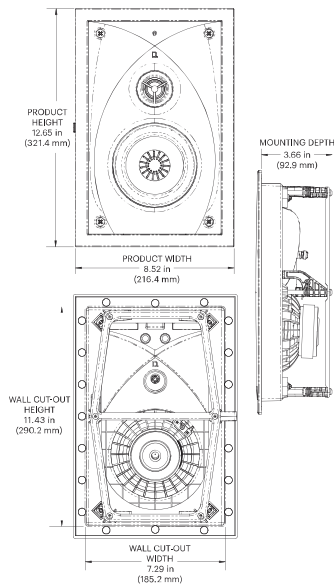

imaging and an open, airy sound.

on-axis and off-axis frequency dispersion for more natural midrange and precise
s both

DESIGNING TECHNOLOGY

Dymension CI™ MAX Series In-Wall Speakers

SPECIFICATIONS			
	DW-45 MAX	DW-65 MAX	DW-MAX SUR
Product Dimensions (W × H × D)	8.52 × 12.65 × 3.95 in (216.4 × 321.4 × 100.3 mm)	9.15 × 13.68 × 3.95 in (232.4 × 347.4 × 100.3 mm)	9.50 × 18.64 × 3.95 in (241.4 × 473.4 × 100.3 mm)
Cut-Out Dimensions (W × H)	7.29 × 11.43 in (185.2 × 290.2 mm)	7.92 × 12.45 in (201.2 × 316.2 mm)	8.28 × 17.37 in (210.2 × 441.2 mm)
Mounting Depth	3.66 in (92.9 mm)	3.65 in (92.8 mm)	3.66 in (92.9 mm)
Weight	4.12 lbs (1.87 kg)	5.09 lbs (2.31 kg)	7.17 lbs (3.25 kg)
Color / Material	White Paintable Grille	White Paintable Grille	White Paintable Grille
Grille Material	Micro-Perforated Magnetic Grille	Micro-Perforated Magnetic Grille	Micro-Perforated Magnetic Grille
Tweeter	1 in Pivoting Aluminum Oxide Dome Tweeter	1 in Pivoting Aluminum Oxide Dome Tweeter	(2) 1 in Aluminum Oxide Dome Tweeter
Midrange/Midbass	4.5 in Mineral-Filled Poly BDSS™ with Linear Response Waveguide™	6.5 in Mineral-Filled Poly BDSS™ with Linear Response Waveguide™	(2) 5.25 in Mineral-Filled Poly BDSS™ with Linear Response Waveguide™
Frequency Response	38 Hz–30 kHz (-10 dB) 60 Hz–25 kHz (-3 dB)	34 Hz–30 kHz (-10 dB) 56 Hz–25 kHz (-3 dB)	34 Hz–30 kHz (-10 dB) 52 Hz–25 kHz (-3 dB)
Nominal Impedance	6Ω	6Ω	4Ω
Sensitivity	83dB (2.83V/1m)	85dB (2.83V/1m)	89dB (2.83V/1m)
Recommended Amplifier Power	20-120W	20-150W	20-200W
IP (Ingress Protection) Rating	IP55	IP55	IP55
Warranty	5 years	5 years	5 years
Included Accessories	Grille, Literature Pack (QSG/ Registration Card/Warranty), Hole Cutting Guide	Grille, Literature Pack (QSG/ Registration Card/Warranty), Hole Cutting Guide	Grille, Literature Pack (QSG/ Registration Card/Warranty), Hole Cutting Guide

DW-45 MAX

DW-65 MAX

DW-MAX SUR