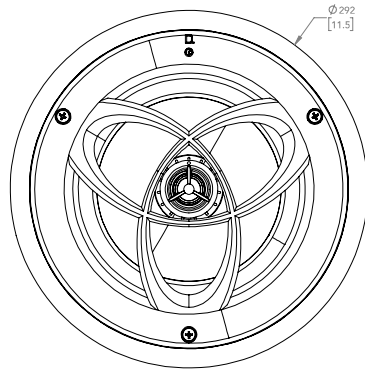

FRONT GRILLE OFF

SIDE GRILLE OFF

BACK

Ø 265 [10.4] CUTOUT DIAMETER= 268.6mm [10.6]

FRONT GRILLE ON

SIDE GRILLE ON

ISO

NOTES:  
1. ALL DIMENSIONS ARE mm [INCHES].