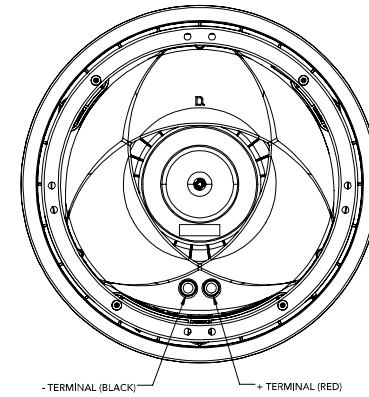

FRONT GRILLE OFF

SIDE GRILLE OFF

BACK

Ø 265 [10.4] CUTOUT DIAMETER= 268.6mm [10.6]

FRONT GRILLE ON

SIDE GRILLE ON

ISO

NOTES:  
1. ALL DIMENSIONS ARE mm [INCHES].