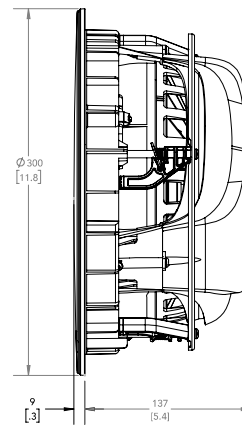

FRONT GRILLE OFF

SIDE GRILLE OFF

BACK

Ø 265 [10.4] CUTOUT DIAMETER= 268.6mm [10.6]

FRONT GRILLE ON

SIDE GRILLE ON

ISO

NOTES:  
1. ALL DIMENSIONS ARE mm [INCHES].