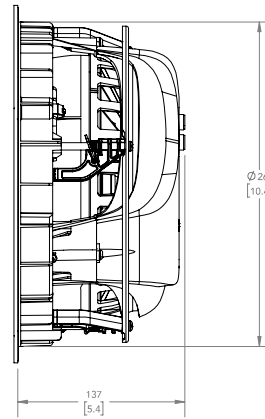

FRONT GRILLE OFF

SIDE GRILLE OFF

BACK

Ø 265 [10.4] CUTOUT DIAMETER= 268.6mm [10.6]

FRONT GRILLE ON

SIDE GRILLE ON

ISO

NOTES:  
1. ALL DIMENSIONS ARE mm [INCHES].