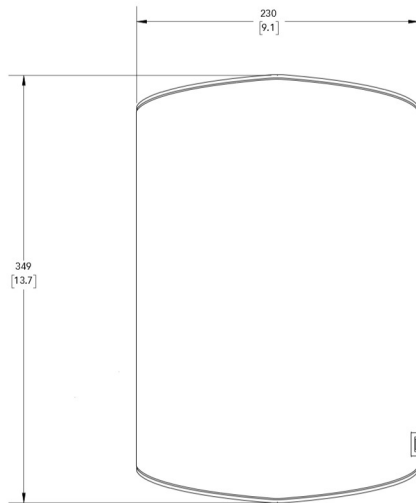

TOP

MAXIMUM ROTATION

FRONT

SIDE

ISO

NOTES:  
1. ALL DIMENSIONS ARE mm [INCHES].