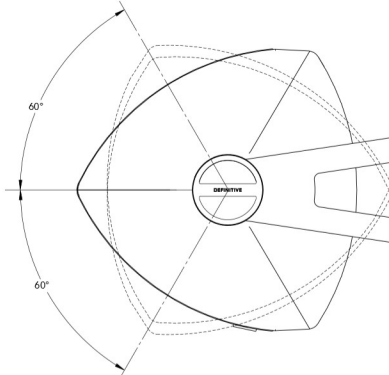

TOP

MAXIMUM ROTATION

FRONT

SIDE

ISO

NOTES:  
1. ALL DIMENSIONS ARE mm [INCHES].