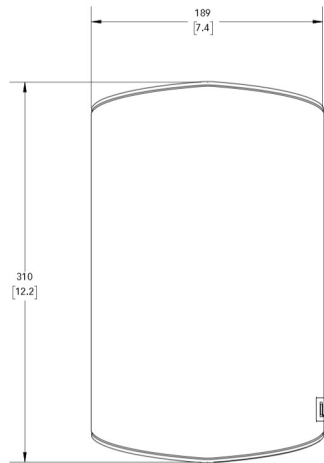

TOP

MAXIMUM ROTATION

FRONT

SIDE

ISO

NOTES:  
1. ALL DIMENSIONS ARE mm [INCHES].