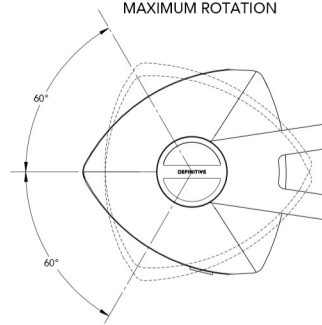

TOP

MAXIMUM ROTATION

FRONT

SIDE

ISO

NOTES:
1. ALL DIMENSIONS ARE mm [INCHES].