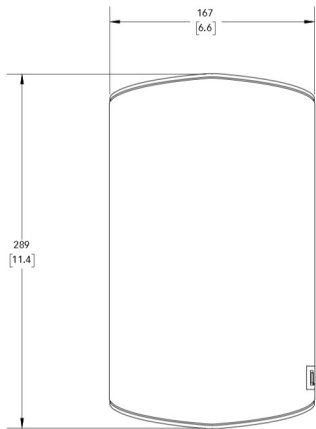

TOP

MAXIMUM ROTATION

FRONT

SIDE

ISO

NOTES:
1. ALL DIMENSIONS ARE mm [INCHES].