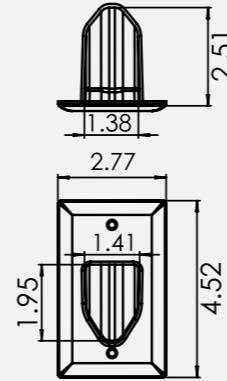

Recessed Low Voltage Cable Plates

1-Gang **45-0001-XX** | 2-Gang **45-0002-XX** | 3-Gang **45-0003-XX**

DataComm Electronics' Recessed Low Voltage Cable Plates are used to install low voltage cables behind your flat panel TV, your amplifier or other audio and video devices. These plates are designed to be used with 1-gang, 2-gang and 3-gang low voltage mounting brackets.

1-Gang Mid-Size Recessed Low Voltage Cable Plate

45-0011-WH

DataComm Electronics' 1-Gang Mid-Size Recessed Low Voltage Cable Plate is used to install low voltage cables behind your wall mounted display. This plate is designed to be installed onto a low voltage mounting bracket. It can be installed with the opening facing up, to receive the cables from above, or down, to send the cables down from behind the display.

RoHS Compliant.

This product is patent protected by
U.S. Patent numbers: 7390964, D553475, and D554475.

45-0001-XX
1-Gang Recessed Low Voltage Cable Plate

45-0002-XX
2-Gang Recessed Low Voltage Cable Plate

45-0003-XX
3-Gang Recessed Low Voltage Cable Plate

Part Number	Description
45-0001-BK	1-Gang Recessed Low Voltage Cable Plate, Black
45-0001-BR	1-Gang Recessed Low Voltage Cable Plate, Brown
45-0001-IV	1-Gang Recessed Low Voltage Cable Plate, Ivory
45-0001-LA	1-Gang Recessed Low Voltage Cable Plate, Lite Almond
45-0001-WH	1-Gang Recessed Low Voltage Cable Plate, White
45-0002-BK	2-Gang Recessed Low Voltage Cable Plate, Black
45-0002-BR	2-Gang Recessed Low Voltage Cable Plate, Brown
45-0002-IV	2-Gang Recessed Low Voltage Cable Plate, Ivory
45-0002-LA	2-Gang Recessed Low Voltage Cable Plate, Lite Almd.
45-0002-WH	2-Gang Recessed Low Voltage Cable Plate, White
45-0003-BK	3-Gang Recessed Low Voltage Cable Plate, Black
45-0003-LA	3-Gang Recessed Low Voltage Cable Plate, Lite Almd.
45-0003-WH	3-Gang Recessed Low Voltage Cable Plate, White
45-0011-WH	1-Gang Mid-Size Recessed Low Voltage Cable Plate, White