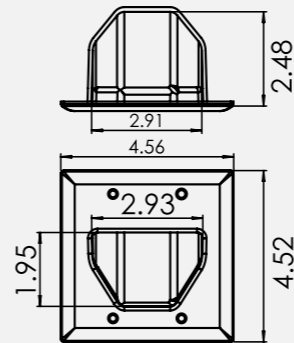

1-Gang Mid-Size Recessed Low Voltage Cable Plate

45-0011-WH

DataComm Electronics' 1-Gang Mid-Size Recessed Low Voltage Cable Plate is used to install low voltage cables behind your wall mounted display. This plate is designed to be installed onto a low voltage mounting bracket. It can be installed with the opening facing up, to receive the cables from above, or down, to send the cables down from behind the display.

Features

- Low profile fits behind the industry's thinnest mounts and TV's
- Conceal low voltage cables behind wall mounted displays
- Ideal for passing HDMI and other A/V cables inside the wall from your display to your A/V equipment
- Mounts to a standard low voltage mounting bracket

RoHS Compliant.

This product is patent protected by
U.S. Patent numbers: 7390964, D553475, and D554475.

45-0001-XX
1-Gang Recessed Low Voltage Cable Plate

45-0002-XX
2-Gang Recessed Low Voltage Cable Plate

45-0003-XX
3-Gang Recessed Low Voltage Cable Plate

Part Number	Description
45-0001-BK	1-Gang Recessed Low Voltage Cable Plate, Black
45-0001-BR	1-Gang Recessed Low Voltage Cable Plate, Brown
45-0001-IV	1-Gang Recessed Low Voltage Cable Plate, Ivory
45-0001-LA	1-Gang Recessed Low Voltage Cable Plate, Lite Almond
45-0001-WH	1-Gang Recessed Low Voltage Cable Plate, White
45-0002-BK	2-Gang Recessed Low Voltage Cable Plate, Black
45-0002-BR	2-Gang Recessed Low Voltage Cable Plate, Brown
45-0002-IV	2-Gang Recessed Low Voltage Cable Plate, Ivory
45-0002-LA	2-Gang Recessed Low Voltage Cable Plate, Lite Almd.
45-0002-WH	2-Gang Recessed Low Voltage Cable Plate, White
45-0003-BK	3-Gang Recessed Low Voltage Cable Plate, Black
45-0003-LA	3-Gang Recessed Low Voltage Cable Plate, Lite Almd.
45-0003-WH	3-Gang Recessed Low Voltage Cable Plate, White
45-0011-WH	1-Gang Mid-Size Recessed Low Voltage Cable Plate, White