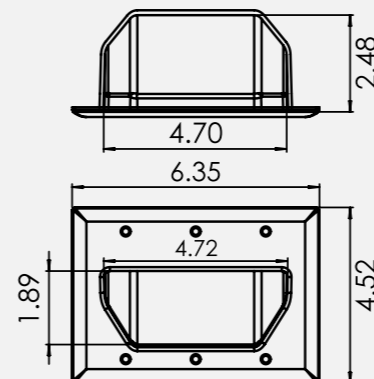

1-Gang Mid-Size Recessed Low Voltage Cable Plate

45-0011-WH

DataComm Electronics' 1-Gang Mid-Size Recessed Low Voltage Cable Plate is used to install low voltage cables behind your wall mounted display. This plate is designed to be installed onto a low voltage mounting bracket. It can be installed with the opening facing up, to receive the cables from above, or down, to send the cables down from behind the display.

RoHS Compliant.

This product is patent protected by
U.S. Patent numbers: 7390964, D553475, and D554475.

45-0001-XX
1-Gang Recessed Low Voltage Cable Plate

45-0002-XX
2-Gang Recessed Low Voltage Cable Plate

45-0003-XX
3-Gang Recessed Low Voltage Cable Plate

Part Number	Description
45-0001-BK	1-Gang Recessed Low Voltage Cable Plate, Black
45-0001-BR	1-Gang Recessed Low Voltage Cable Plate, Brown
45-0001-IV	1-Gang Recessed Low Voltage Cable Plate, Ivory
45-0001-LA	1-Gang Recessed Low Voltage Cable Plate, Lite Almond
45-0001-WH	1-Gang Recessed Low Voltage Cable Plate, White
45-0002-BK	2-Gang Recessed Low Voltage Cable Plate, Black
45-0002-BR	2-Gang Recessed Low Voltage Cable Plate, Brown
45-0002-IV	2-Gang Recessed Low Voltage Cable Plate, Ivory
45-0002-LA	2-Gang Recessed Low Voltage Cable Plate, Lite Almd.
45-0002-WH	2-Gang Recessed Low Voltage Cable Plate, White
45-0003-BK	3-Gang Recessed Low Voltage Cable Plate, Black
45-0003-LA	3-Gang Recessed Low Voltage Cable Plate, Lite Almd.
45-0003-WH	3-Gang Recessed Low Voltage Cable Plate, White
45-0011-WH	1-Gang Mid-Size Recessed Low Voltage Cable Plate, White