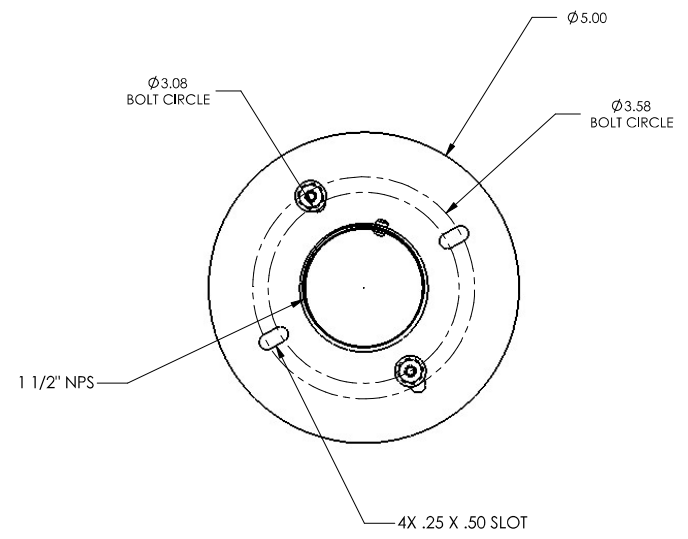

D
C
B
A

D
C
B
A

CHIEF MANUFACTURING INC.
ORDER NUMBER IS CMA-106
PHONE: 1-800-582-6480

THE INFORMATION AND DESIGNS CONTAINED IN THIS DRAWING ARE CONFIDENTIAL AND THE PROPRIETARY PROPERTY OF CHIEF MFG., INC. NEITHER THIS DESIGN NOR ANY INFORMATION CONTAINED IN THIS DRAWING MAY BE REPRODUCED OR DISCLOSED TO OTHERS WITHOUT THE EXPRESS WRITTEN CONSENT OF CHIEF MFG., INC.

 CHIEF MANUFACTURING, INC. <small>12800 HWY 13 SOUTH STE. 500 • SAVAGE, MN 55378 1.800.582.6480 *Toll 1.877.894.6918</small>	
<small>TITLE</small> CUSTOMER PRINT CEILING PLATE CMA-106	
<small>SIZE</small> B	<small>DWG. NO.</small> CMA-106

1 2 3 4 5 6 7 8