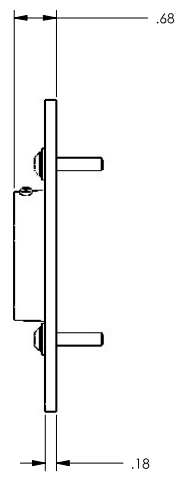

D
C
B
A

D
C
B
A

CHIEF MANUFACTURING INC.
ORDER NUMBER IS CMA-106
PHONE: 1-800-582-6480

THE INFORMATION AND DESIGNS CONTAINED IN THIS DRAWING ARE CONFIDENTIAL AND THE PROPRIETARY PROPERTY OF CHIEF MFG., INC. NEITHER THIS DESIGN NOR ANY INFORMATION CONTAINED IN THIS DRAWING MAY BE REPRODUCED OR DISCLOSED TO OTHERS WITHOUT THE EXPRESS WRITTEN CONSENT OF CHIEF MFG., INC.

 CHIEF MANUFACTURING, INC. <small>12800 HWY 13 SOUTH STE. 500 • SAVAGE, MN 55378 1.800.582.6480 *Toll 1.877.894.6918</small>	
<small>TITLE</small> CUSTOMER PRINT CEILING PLATE CMA-106	
<small>SIZE</small> B	<small>DWG. NO.</small> CMA-106

1 2 3 4 5 6 7 8