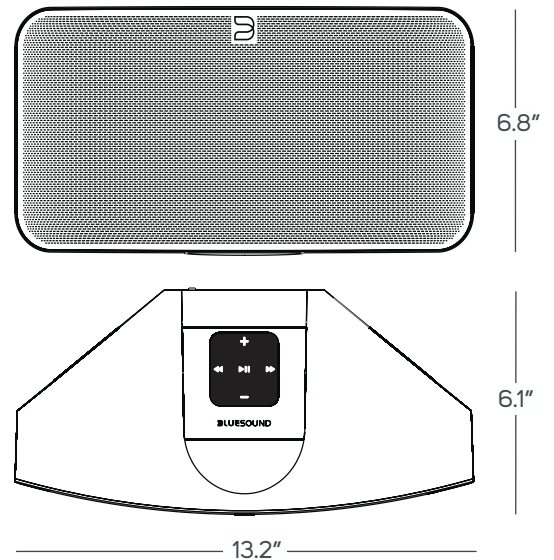

Power Consumption (Idle/Standby):	10 Watts/<0.5 Watts
Finish:	Black/White

Dimensions (Product):

335 x 172 x 155mm (W x H x D)
13.2 x 6.8 x 6.1 in (W x H x D)*

Weight: 3.73kg/8.2lb

Dimensions (Shipping, Single Unit):