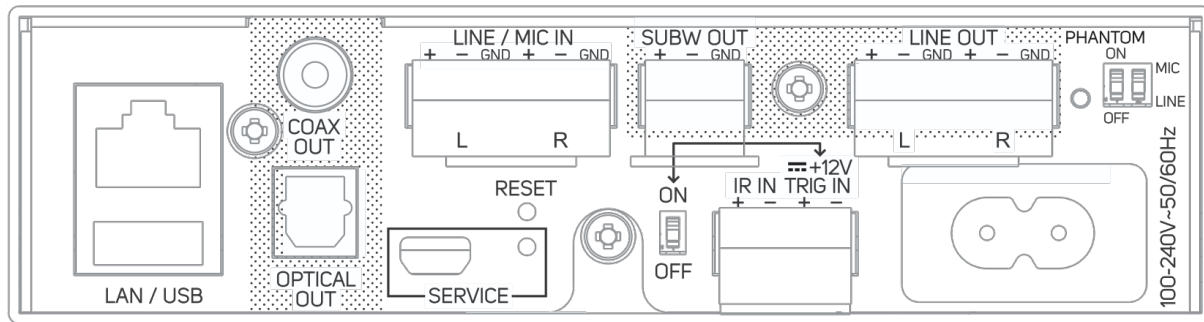

SPECIFICATIONS

CONNECTIVITY

AUDIO		NETWORK	Gigabit Ethernet RJ45
SUPPORTED FILE FORMATS	MP3, AAC, WMA, OGG, WMA-L, ALAC, OPUS Hi-Res formats - FLAC, MQA, WAV, AIFF	USB	1 x Type-A port for connection to USB memory sticks (Fat32 or NTFS formatted) and supported peripherals 1 x Type-B (mini) for product servicing
NATIVE SAMPLING RATES	32 - 192kHz	AUDIO INPUT	Mic/Line Balanced Phoenix
BIT DEPTHS	16 - 24	AUDIO OUTPUT	Analog: Balanced Phoenix Coaxial RCA TOSLINK digital optical Subwoofer Balanced 12 Volt trigger out
PERFORMANCE	SNR - 110dBA Distortion, THD+N - 0.005% (20hz-20khz at Rated Power)	POWER	Universal bi-pin AC Cord input (100 - 240AC)
DAC	32-Bit, 192kHz	USER INTERFACE	
SUPPORTED OPERATING SYSTEMS	Plays music from network shares on the following desktop operating systems: Microsoft Windows XP, 2000, Vista 7-10, Apple Macintosh 7-10	MOBILE OPERATING SYSTEM	BluOS - Free Android and iOS App Available Online at Google Play and Apple App Store
FREE INTERNET RADIO	TuneIn Radio, iHeartRadio, Calm Radio, Radio Paradise, LiveXLive	GENERAL	
SUPPORTED CLOUD SERVICES	Spotify, Amazon Music, TIDAL, Deezer, Qobuz, HighResAudio, Murfie, Napster, KKBox, Bugs, Taihe Music ZONE, SoundMachine.	PROCESSOR	ARM® CORTEX™ A9, 1 GHz
INTEGRATION PARTNERS	Control4, RTI, Crestron, URC, push, iPort, ELAN, Lutron, roon	UNIT WEIGHT	1.12 kg / 2.45 lb
ALBUM ART	JPG	GROSS DIMENSIONS	238 x 46 x 146mm 8.7 x 1.8 x 5.7 in
		POWER CONSUMPTION (IDLE)	6 Watts
		ACCESSORIES	2x AC power cords (Europe & North America)
		STORAGE ENVIRONMENT	-10° C to 50° C, 20% to 80% relative humidity
		OPERATING ENVIRONMENT	0° C to 40° C