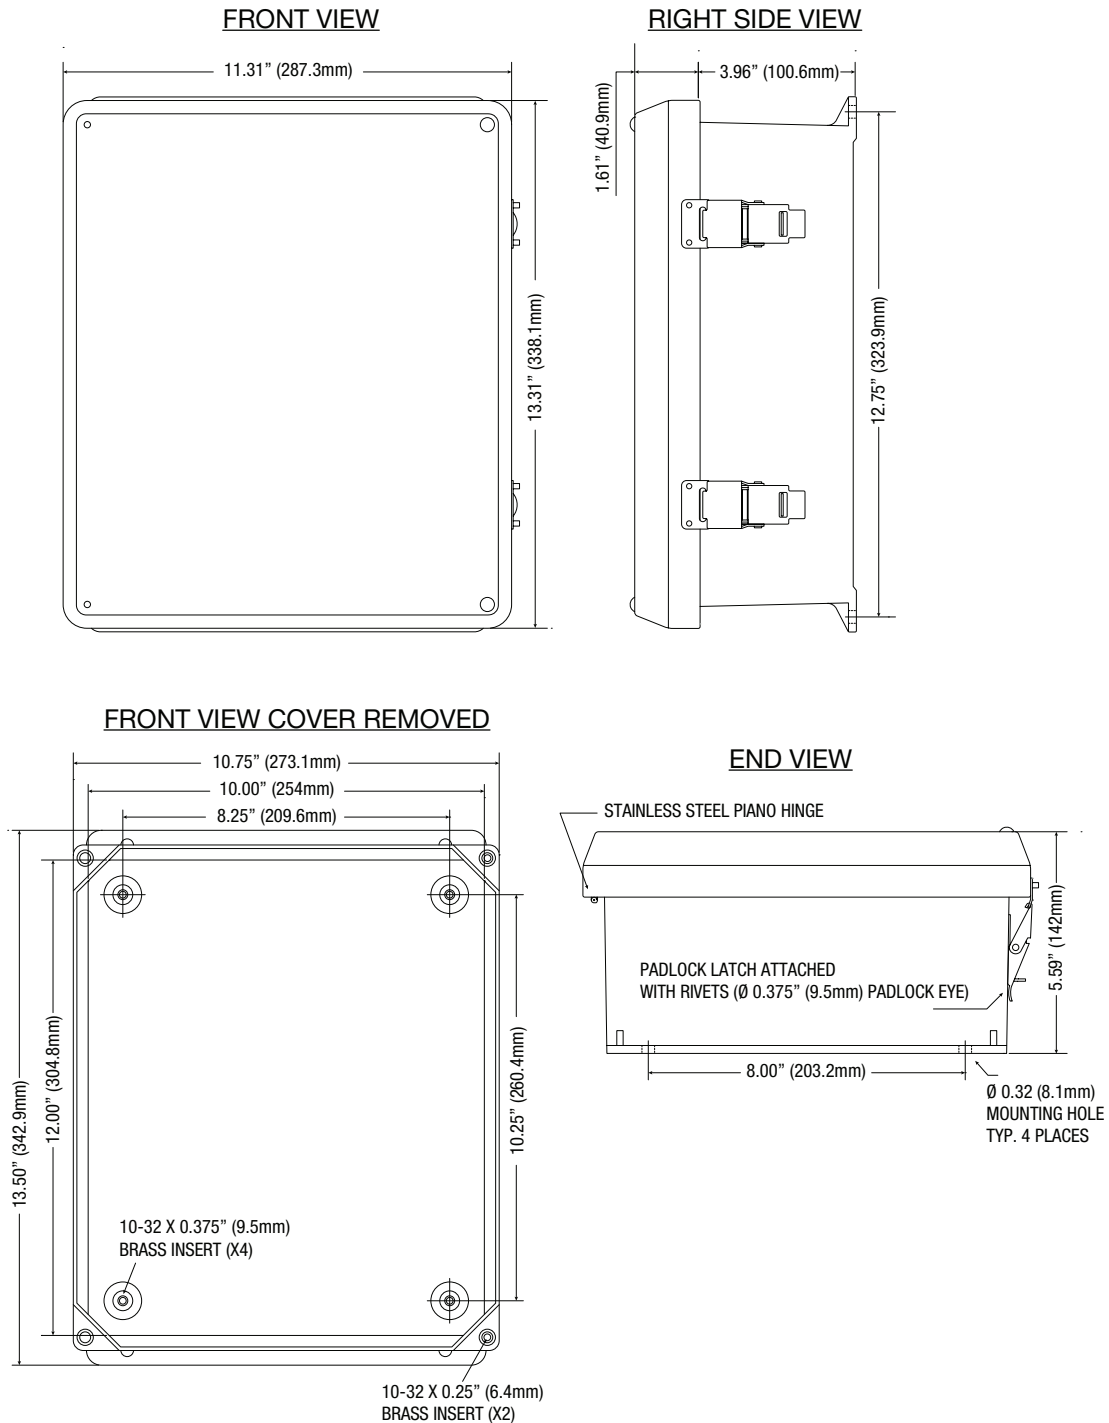

Indicators (LED)

Input Input voltage is present
 DC Output Powered

Agency Listings

CE European Conformity

Physical and Environmental

Dimensions (H x W x D)

Enclosure: 13.31" x 11.31" x 5.59" (338.1mm x 287.3mm x 142mm)
 Shipping: 20.25" x 12.5" x 7.25" (514.4mm x 317.5mm x 184.2mm)
 NEMA 4/4X, IP66-11 Rated enclosure for outdoor use

WG1

WG1 - NEMA Rated Wire Gland Inlet

Altronix WG1 facilitates wiring for all Altronix outdoor enclosures.

Lifetime Warranty

Dimensions and Drawing

Dimensions (H x W x D approximate)

13.31" x 11.31" x 5.59" (338.1mm x 287.3mm x 142mm)