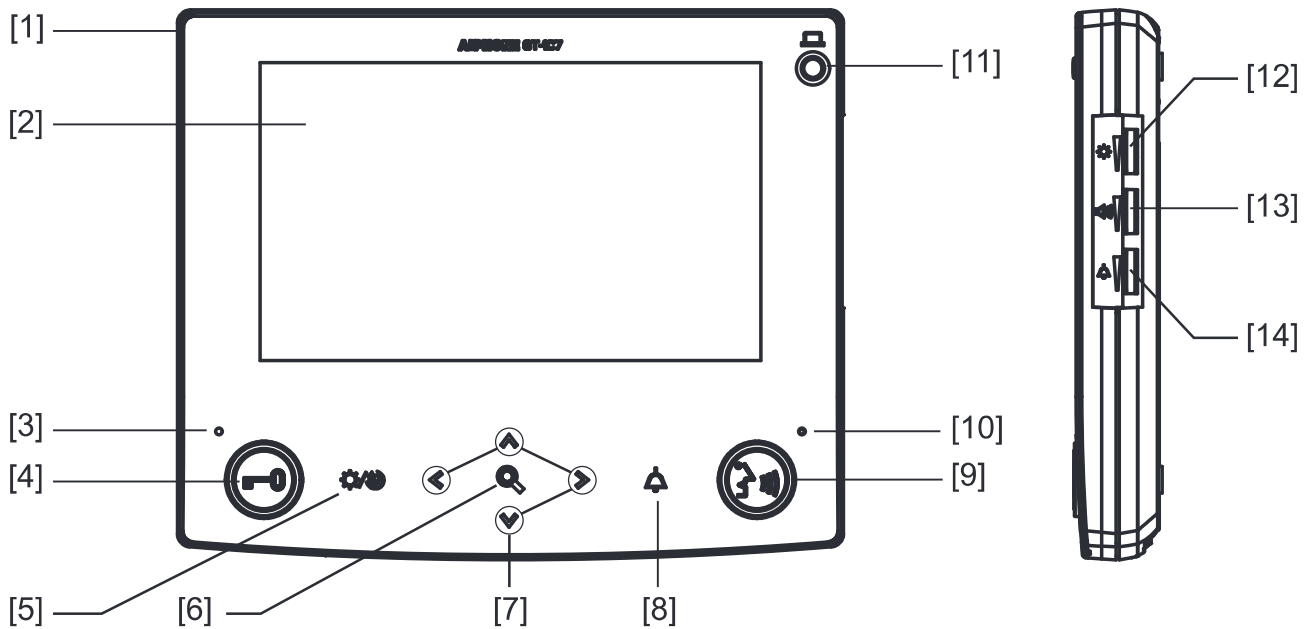

DESCRIPTION

The GT-1C7 is an audio/video tenant station for the GT Series Multi-Tenant Video Intercom system. It is equipped with door release and talk buttons. In addition, the station has a concierge/security guard call button and an option button to control external devices, such as lights. The station also has Pan, Tilt, and Zoom control, as well as a light adjustment button for the PTZ camera at the entry. When a visitor calls, the tenant station rings and video is displayed on the screen. The call is answered by pushing the talk button. The GT-1C7 has the capability of calling the Concierge/Security Guard station(s), turning on an external light while speaking with a visitor at the entrance, and receiving an emergency tone from a pull cord or panic call button. The GT-1C7 has a slim, streamlined design and can be surface mounted. Only one GT-1C7 video station can be used per tenant. Communication is hands-free at the entrance station when a tenant answers the call. While speaking with the visitor, the GT-1C7 can communicate with either hands-free (VOX) or push-to-talk (PTT) functionality.

GT-1C7

7" Video Tenant Station

FEATURE CALL-OUT

FEATURE CALL-OUT DEFINITIONS

- [1] Speaker (on back of unit)
- [2] Color LCD video screen
- [3] Status indicator (orange)
- [4] Door release button and indicator (green)
- [5] Adjust button
- [6] Zoom/Wide button
- [7] PanTilt buttons
- [8] Concierge/security guard call/light button
- [9] Talk/Off button & indicator (orange)
- [10] Microphone
- [11] Option button
- [12] Screen brightness control (0-10)
- [13] Receive volume control (0-10)
- [14] Call tone volume control (0-10)

SPECIFICATIONS

- Power Source:** 24V DC, supplied from GT-BC
- Communication:** Hands-free or Push-to-talk
- Screen:** 7" TFT LCD
- Mounting:** Surface wall mount
- Temperature:** 32~104°F (0~40°C)
- Dimensions:** 6-1/2" H x 7-7/8" W x 1" D
- Weight:** Approx. 1.25 lbs (570g)