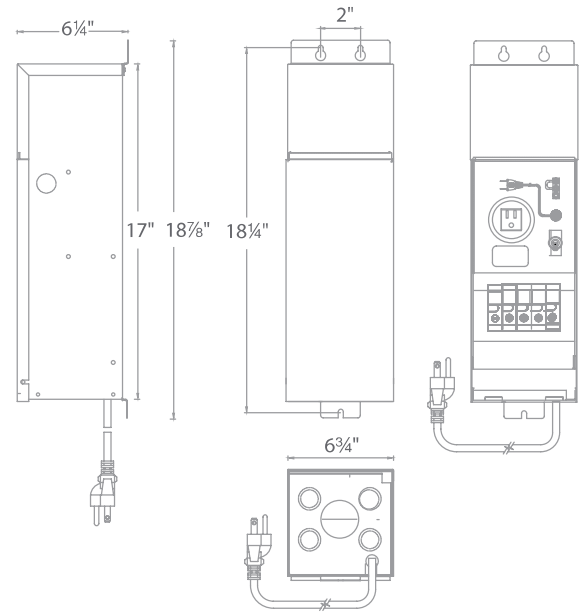

MAGNETIC TRANSFORMER - 150W

9150

WAC

LANDSCAPE LIGHTING

Fixture Type:

Catalog Number:

Project: _____

Location: _____

PRODUCT DESCRIPTION

Magnetic transformer for Landscape Lighting products.

FEATURES

- IP65 Rated
- Taps for 12V, 13V, 14V and 15V
- Knock outs for power and photosensor connections
- 3-prong outlet for timer
- Outdoor rated stainless steel transformer contains an outdoor rated 3-prong plug for power
- 6' lead wire
- UL 1838 Listed

ORDERING NUMBER

9150-TRN-SS

150W Max