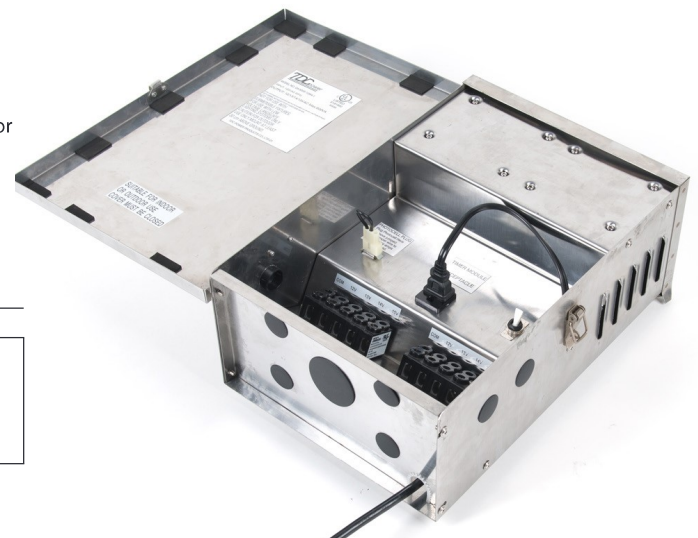

ORDERING NUMBER

9600-TRN-SS

600W Max

9600-TRN-SS

waclighting.com
Phone (800) 526.2588
Fax (800) 526.2585

Headquarters/Eastern Distribution Center
44 Harbor Park Drive
Port Washington, NY 11050

Central Distribution Center
1600 Distribution Ct
Lithia Springs, GA 30122

Western Distribution Center
1750 Archibald Avenue
Ontario, CA 91760