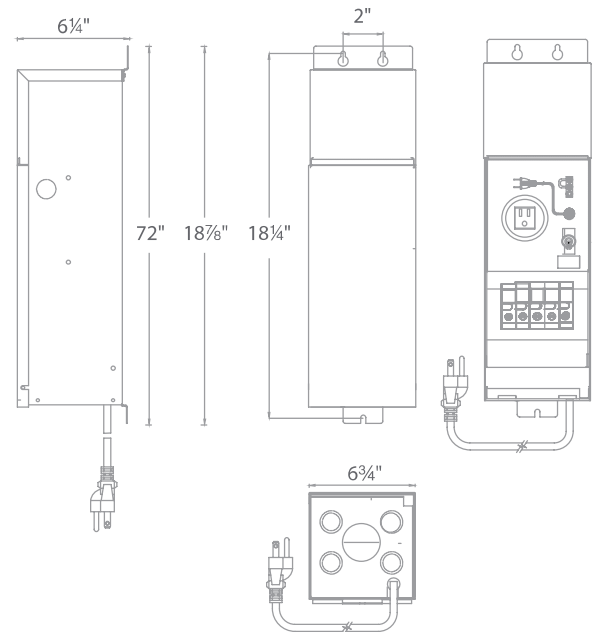

Fixture Type:

Catalog Number:

Project: _____

Location: _____

PRODUCT DESCRIPTION

Magnetic transformer for Landscape Lighting products.

FEATURES

- IP65 Rated
- Taps for 12V, 13V, 14V and 15V
- Knock outs for power and photosensor connections
- 3-prong outlet for timer
- Outdoor rated stainless steel transformer contains an outdoor rated 3-prong plug for power
- 6' lead wire
- UL 1838 Listed

ORDERING NUMBER

9300-TRN-SS

300W Max