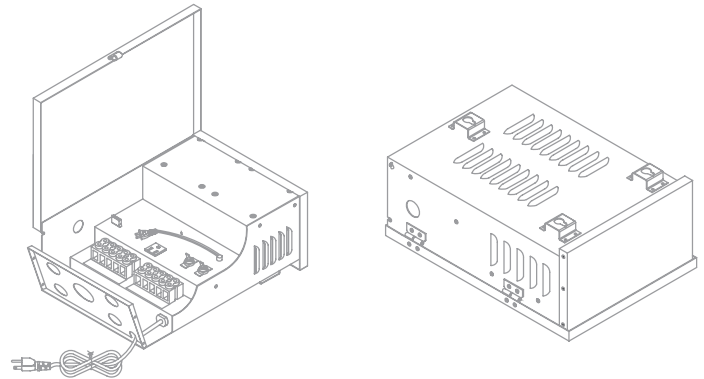

PRODUCT DESCRIPTION

Magnetic transformer for Landscape Lighting products.

SPECIFICATIONS

Input: 120VAC
Output: 12VAC, 13VAC, 14 VAC, 15VAC; 600W / 600VA

FEATURES

- IP65 Rated
- Two sets of taps for 12V, 13V, 14V and 15V
- Knock outs for power and photosensor connections
- 3-prong outlet for timer
- Outdoor rated stainless steel transformer contains an outdoor rated 3-prong plug for power
- 5' lead wire
- UL 1838 Listed