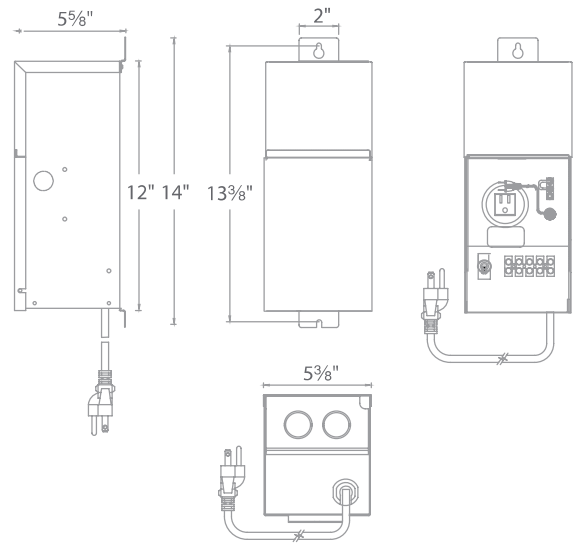

MAGNETIC TRANSFORMER - 75W

9075

WAC

LANDSCAPE LIGHTING

Fixture Type:

Catalog Number:

Project: _____

Location: _____

PRODUCT DESCRIPTION

Magnetic transformer for Landscape Lighting products.

FEATURES

- IP65 Rated
- Taps for 12V, 13V, 14V and 15V
- Knock outs for power and photosensor connections
- 3-prong outlet for timer
- Outdoor rated stainless steel transformer contains an outdoor rated 3-prong plug for power
- 6' lead wire
- UL 1838 Listed

ORDERING NUMBER

9075-TRN-SS

75W Max